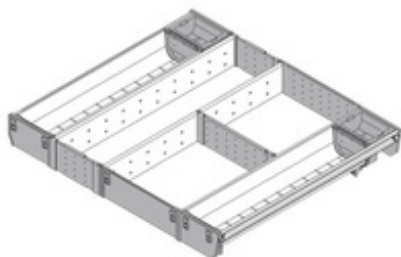

Product details

ORGA-LINE combo set (fully filled), for TANDEMBOX drawer, NL=450 mm, CW=600 mm

Part number	ZSI.60VUI4
Item number	06748430
Colour / finish	stainless steel brushed/dust grey
Packaging quantity	1
Weight per 1,000 Pcs in kg	2,120.18
EAN code	9002617640144
UPC code	

Technical attributes

Attribute	Value
type of drawer dividing system	Combo set
Nominal Length	450
Cabinet width	600
Length	424
min. width	515
Max. width	524
Height	64.2
Item package	set
packaging	ORGA-LINE carton
Form of delivery	2box04, 1 CD var., 1 CD, 2 conn., 1 LD, 2 adapter pce