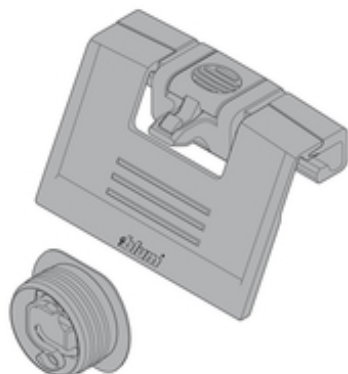

Product details

TANDEMBOX handle and latch for inner drawer, nylon, for TANDEMBOX intivo/antaro

Part number	ZIF.80M7
Item number	08610690
Colour / finish	R7037 dust grey
Packaging quantity	1 / 25
Weight per 1,000 Pcs in kg	23.49
EAN code	9002617746235
UPC code	

Technical attributes

Attribute	Value
Type	Handles for inner drawers
Material	Nylon
Colour / finish	RAL 7037 dust grey
additions	Latch
Item package	1 piece
packaging	Commercial packing