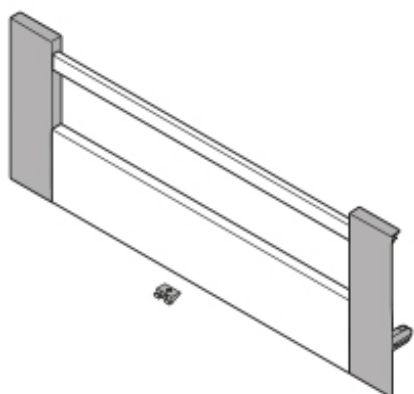

Product details

TANDEMBOX front piece for inner pull-out, height D with gallery, CW=1000 mm, pre-mounted, for TANDEMBOX antaro

Part number	ZIA.830D2.1
Item number	07032797
Colour / finish	R9006 w alu/white gr.
Packaging quantity	16
Weight per 1,000 Pcs in kg	1,014.67
EAN code	9009494203523
UPC code	

Technical attributes

Attribute	Value
Type	Front piece
Cabinet width	1000
cabinet side panel thickness	19
Height	218.3
additions	Z31A0008 locking piece, enclosed
Item package	1 piece
packaging	packed in polystyrene transport protection
packaging	Commercial packing
Inner cabinet width maximum	964
Inner cabinet width minimum	961