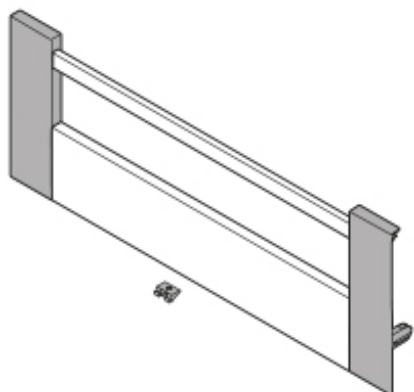

Product details

TANDEMBOX front piece for inner pull-out, height D with gallery, CW=800 mm, pre-mounted, for TANDEMBOX antaro

| | |
|----------------------------|-----------------------|
| Part number | ZIA.630D2.1 |
| Item number | 05450704 |
| Colour / finish | R9006 w alu/white gr. |
| Packaging quantity | 16 |
| Weight per 1,000 Pcs in kg | 826.74 |
| EAN code | 9009494203110 |
| UPC code | |

Technical attributes

| Attribute | Value |
|------------------------------|--|
| Type | Front piece |
| Cabinet width | 800 |
| cabinet side panel thickness | 19 |
| Height | 218.3 |
| additions | Z31A0008 locking piece, enclosed |
| Item package | 1 piece |
| packaging | packed in polystyrene transport protection |
| packaging | Commercial packing |
| Inner cabinet width maximum | 764 |
| Inner cabinet width minimum | 761 |