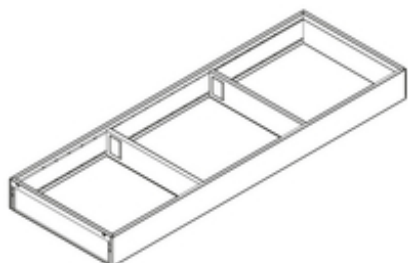

Product details

AMBIA-LINE frame for LEGRABOX drawer, steel, NL=650 mm, width=200 mm

Part number	ZC7S650RS2
Item number	04781572
Colour / finish	Orion grey matt
Packaging quantity	1
Weight per 1,000 Pcs in kg	1,035.87
EAN code	9009494018264
UPC code	

Technical attributes

Attribute	Value
type of drawer dividing system	Frame
Inner dividing system	AMBIA-LINE
Product group	LEGRABOX
Furniture components	Drawer
Nominal Length	650
Length	622
Width	200
Height	51.05
Material	Steel
Colour / finish	Orion grey matt
Colour nylon part(s)	Orion grey matt
Item package	1 frame and 2 cross divider
Form of delivery	1 piece