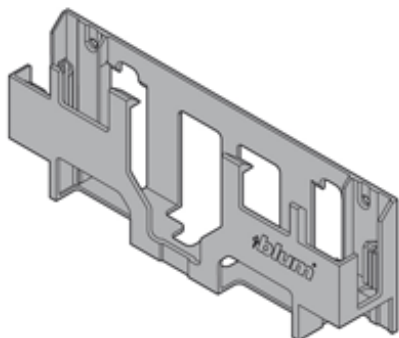

Product details

SERVO-DRIVE power supply unit housing, Panel fixing

| | |
|----------------------------|---------------|
| Part number | Z10NG120 |
| Item number | 09327076 |
| Colour / finish | White grey |
| Packaging quantity | 10 |
| Weight per 1,000 Pcs in kg | 80.82 |
| EAN code | 9002617795486 |
| UPC code | |

Technical attributes

| Attribute | Value |
|-----------------|---------------------------------------|
| Type | SERVO-DRIVE power supply unit housing |
| Material | Nylon |
| Colour / finish | White grey |
| Fixing method | Screw-on |
| Length | 211 |