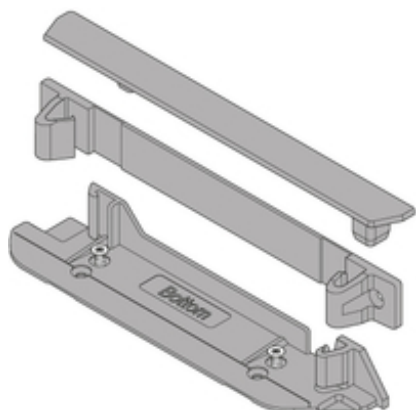

## Product details

SERVO-DRIVE bracket profile adapter vertical, lower/back + cover cap

Part number	Z10D01EA.01
Item number	09879558
Colour / finish	R7037 dust grey
Packaging quantity	1 / 25
Weight per 1,000 Pcs in kg	66.35
EAN code	9002617882339
UPC code	

## Technical attributes

Attribute	Value
Type	SERVO-DRIVE bracket profile adapter
Material	Nylon
Colour / finish	RAL 7037 dust grey
Fixing method	EXPANDO