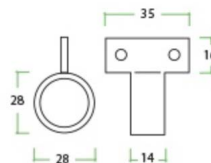

FULTON & BRAY

— FINEST BRASSWARE —

FB36

TECHNICAL SPECIFICATION SHEET

PRODUCT SPECIFICATIONS

- Vertical fix
- 28mm diameter

DIMENSIONS

CODE	DESCRIPTION	FINISH
FB36	Window Sash Ring Vertical Fix	Polished Brass
FB36CP	Window Sash Ring Vertical Fix	Polished Chrome
FB36SC	Window Sash Ring Vertical Fix	Satin Chrome
	<p>For more information please contact us today: Zoo Hardware Ltd, Unit B, Dukes Drive, Kingmoor Park North, Carlisle, Cumbria CA6 4SH</p> <p>Call: 01228 672900 Fax: 01228 672928 Email: sales@zoo-hardware.co.uk Web: www.zoohardware.co.uk</p>	  <p>URS is a member of Registrar of Standards (Holdings) Ltd.</p>