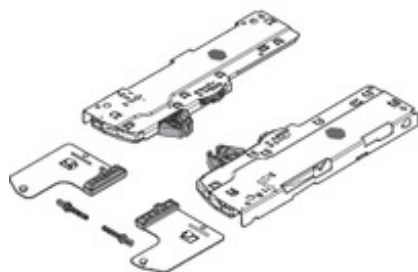

Product details

TIP-ON BLUMOTION set (Unit + latch + Adapter) for LEGRABOX/MOVENTO, Type L3, NL=350-750 mm, Total weight of the pull-out=15–40 kg, right+left

Part number	T60L7540
Item number	01286932
Colour / finish	R7037 dust grey
Packaging quantity	1 / 20
Weight per 1,000 Pcs in kg	401.24
EAN code	9009494318876
UPC code	

Technical attributes

Attribute	Value
Type	Unit
Product group	LEGRABOX/MOVENTO
Nominal length of	350
Nominal length up to	750
Description	Type L3
Total weight of the pull-out	15–40
Trigger path	1
Triggering force	22
Clamping distance	41.5
BLUMOTION and BLUMATIC closing distance	27
Self-closing distance	12
Material	Nylon/steel
Colour / finish	RAL 7037 dust grey
Version	Optional part
Fixing method	to slip-on
type of depth adjustment	convenient with spiral screw
Depth adjustment	+/-3 mm
additions	Latch r+l + 2 adapters, enclosed
Item package	right+left
packaging	Commercial packing