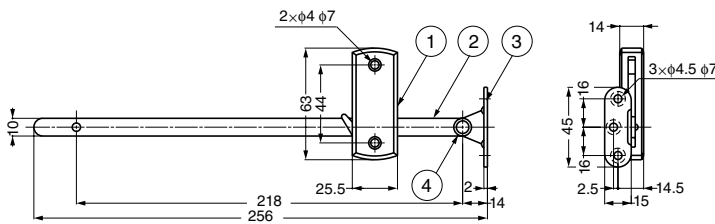

LID STAY

HS

Installation

LID SUPPORTS

LID STAY

No.	Part Name	Material	Finish/Colour
①	Arm	Stainless Steel (SUS304)	Satin
②	Bracket	Stainless Steel (SUS304)	Satin
③	Mounting Plate	Stainless Steel (SUS304)	Satin
④	Bracket	Polyamide (PA)	White

Item Code	Item Name	L	L ₁	Weight	Box	Carton
180-100-020	HS-180	210	180	80 g	20 pcs	220 pcs
180-100-021	HS-210	240	210	90 g	20 pcs	220 pcs
180-100-022	HS-240	270	240	100 g	20 pcs	220 pcs

LID STAY

KLS

Features

- With stopper.
- Lift up the door to release the stopper.

Remarks

- Right side installation only.
- Max. door height is 300 mm.

Installation (With Single Knuckle Hinge)

No.	Part Name	Material	Finish/Colour
①	Body	Polyamide (PA)	White
②	Arm	Steel	Nickel
③	Bracket	Steel	Nickel
④	Spring	Steel	-