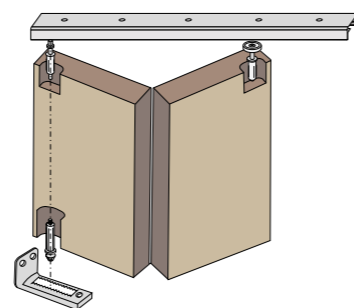

Scan to watch installation video