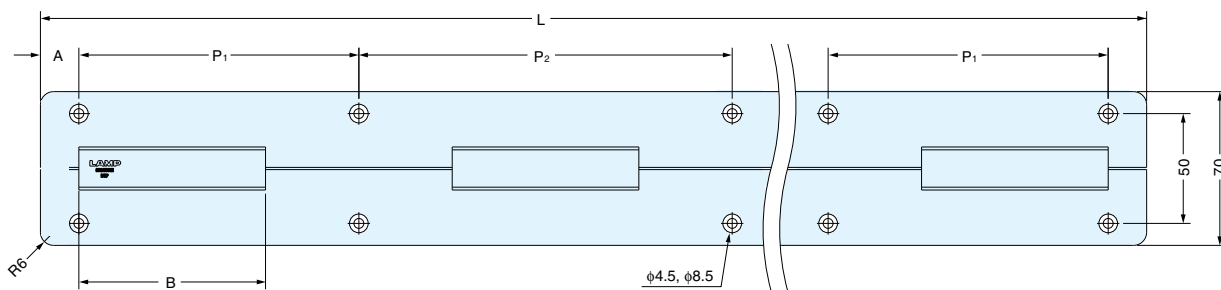

TABLETOP PIANO HINGE

HG-MH

Please specify the color when ordering.

Item No.	L	A	B	P1	P2	No.	Part Name	Material	Color
HG-MH400	400	15	74	111	148	①	Wing A	Aluminium	Dark Satin Steel (DS) Brown (BR) Black (BL)
HG-MH800	800	17.5	85	127.5	170	②	Wing B		
HG-MH1100	1100	16.5	97	145.5	194	③	Axis	304 Stainless Steel	