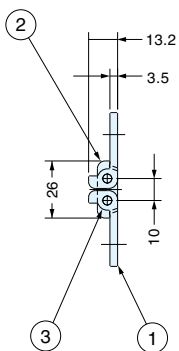

TABLETOP PIANO HINGE

HG-MH

Please specify the color when ordering.

Item No.	L	A	B	P1	P2	No.	Part Name	Material	Color
HG-MH400	400	15	74	111	148	①	Wing A	Aluminium	Dark Satin Steel (DS) Brown (BR) Black (BL)
HG-MH800	800	17.5	85	127.5	170	②	Wing B		
HG-MH1100	1100	16.5	97	145.5	194	③	Axis	304 Stainless Steel	