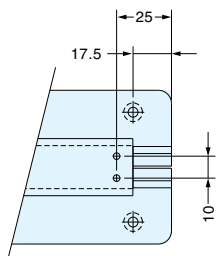

TABLETOP PIANO HINGE

HG-MH

Please specify the color when ordering.

Item No.	L	A	B	P1	P2	No.	Part Name	Material	Color
HG-MH400	400	15	74	111	148	①	Wing A	Aluminium	Dark Satin Steel (DS) Brown (BR) Black (BL)
HG-MH800	800	17.5	85	127.5	170	②	Wing B		
HG-MH1100	1100	16.5	97	145.5	194	③	Axis	304 Stainless Steel	