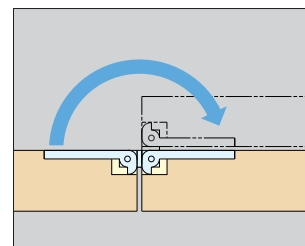

TABLETOP PIANO HINGE

HG-MH

Please specify the color when ordering.

Item No.	L	A	B	P1	P2	No.	Part Name	Material	Color
HG-MH400	400	15	74	111	148	①	Wing A	Aluminium	Dark Satin Steel (DS) Brown (BR) Black (BL)
HG-MH800	800	17.5	85	127.5	170	②	Wing B		
HG-MH1100	1100	16.5	97	145.5	194	③	Axis	304 Stainless Steel	