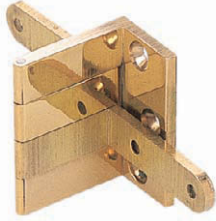

# OVERLAY DOOR ANGLE HINGE

AHW

AHW-20/PB

AHW-24/SN

- Door Size: Max. W450 x H700 x t21mm (W17-23/32" x H27-9/16" x t53/64")
- Door Weight: Max. 2.6kg/pair (5.7 lbs/pair)
- Door Thickness: 20mm (25/32") for AHW-20  
24mm (15/16") for AHW-24

Material	Finish
Brass	Polished Brass (PB) Satin Nickel (SN)

Item No.	A	B	C	D	Weight (g)	Box (pcs)	Carton (pcs)
AHW-20/PB   AHW-20/SN	17 (43/64")	26.5 ( 1-3/64" )	22.5	8	61	25	200
AHW-24 / SN	20 (25/32")	30.5 ( 1-13/64" )	27	9.5	69	20	80

# INSET DOOR PIVOT HINGE

PP-60

- Door Size: Max. W450 x H700 x t21mm (W17-23/32" x H27-9/16" x t53/64")
- Door weight: Max. 2.6kg/ pair (5.7lbs/ pair)

Item No.		Weight (g)	Box (pcs)	Carton (pcs)
Left	Right			
PP-60L	PP-60R	22	100	1000

Material	Finish
430 Stainless Steel	Plain