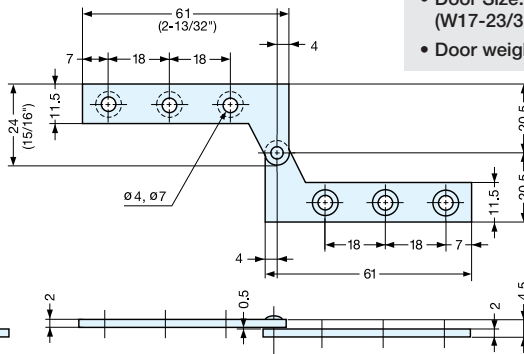

# OVERLAY DOOR ANGLE HINGE

AHW

AHW-20/PB

AHW-24/SN

- Door Size: Max. W450 x H700 x t21mm (W17-23/32" x H27-9/16" x t53/64")
- Door Weight: Max. 2.6kg/pair (5.7 lbs/pair)
- Door Thickness: 20mm (25/32") for AHW-20  
24mm (15/16") for AHW-24

Material	Finish
Brass	Polished Brass (PB) Satin Nickel (SN)

Item No.	A	B	C	D	Weight (g)	Box (pcs)	Carton (pcs)
AHW-20/PB   AHW-20/SN	17 (43/64")	26.5 ( 1-3/64" )	22.5	8	61	25	200
AHW-24 / SN	20 (25/32")	30.5 ( 1-13/64" )	27	9.5	69	20	80

# INSET DOOR PIVOT HINGE

PP-60

- Door Size: Max. W450 x H700 x t21mm (W17-23/32" x H27-9/16" x t53/64")
- Door weight: Max. 2.6kg/ pair (5.7lbs/ pair)

Item No.		Weight (g)	Box (pcs)	Carton (pcs)
Left	Right			
PP-60L	PP-60R	22	100	1000

# OVERLAY DOOR PIVOT HINGE

PL-60

- Door Size: Max. W450 x H700mm (W17-23/32" x H27-9/16")
- Door weight: Max. 2.6kg/ pair (5.7lbs/ pair)

Item No.		Weight (g)	Box (pcs)	Carton (pcs)
Left	Right			
PL-60L	PL-60R	27	100	1000