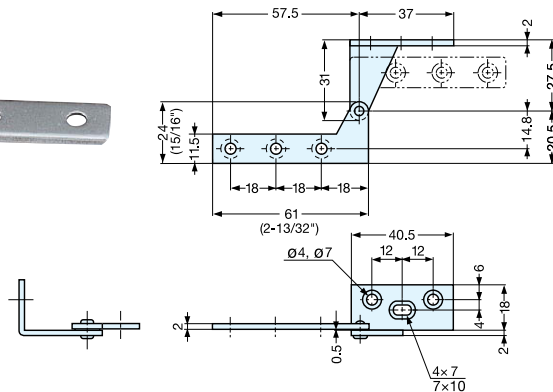

# OVERLAY DOOR ANGLE HINGE

AHW

AHW-20/PB

AHW-24/SN

- Door Size: Max. W450 x H700 x t21mm (W17-23/32" x H27-9/16" x t53/64")
- Door Weight: Max. 2.6kg/pair (5.7 lbs/pair)
- Door Thickness: 20mm (25/32") for AHW-20  
24mm (15/16") for AHW-24

Material	Finish
Brass	Polished Brass (PB) Satin Nickel (SN)

Item No.	A	B	C	D	Weight (g)	Box (pcs)	Carton (pcs)
AHW-20/PB   AHW-20/SN	17 (43/64")	26.5 ( 1-3/64" )	22.5	8	61	25	200
AHW-24 / SN	20 (25/32")	30.5 ( 1-13/64" )	27	9.5	69	20	80

# INSET DOOR PIVOT HINGE

PP-60

- Door Size: Max. W450 x H700 x t21mm (W17-23/32" x H27-9/16" x t53/64")
- Door weight: Max. 2.6kg/ pair (5.7lbs/ pair)

Item No.		Weight (g)	Box (pcs)	Carton (pcs)
Left	Right			
PP-60L	PP-60R	22	100	1000

# OVERLAY DOOR PIVOT HINGE

PL-60

- Door Size: Max. W450 x H700mm (W17-23/32" x H27-9/16")
- Door weight: Max. 2.6kg/ pair (5.7lbs/ pair)

Item No.		Weight (g)	Box (pcs)	Carton (pcs)
Left	Right			
PL-60L	PL-60R	27	100	1000