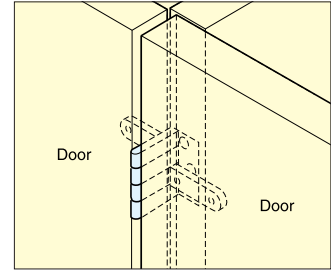

# OVERLAY DOOR ANGLE HINGE

AHW

AHW-20/PB

AHW-24/SN

- Door Size: Max. W450 x H700 x t21mm (W17-23/32" x H27-9/16" x t53/64")
- Door Weight: Max. 2.6kg/pair (5.7 lbs/pair)
- Door Thickness: 20mm (25/32") for AHW-20  
24mm (15/16") for AHW-24

Material	Finish
Brass	Polished Brass (PB) Satin Nickel (SN)

Item No.	A	B	C	D	Weight (g)	Box (pcs)	Carton (pcs)
AHW-20/PB   AHW-20/SN	17 (43/64")	26.5 ( 1-3/64" )	22.5	8	61	25	200
AHW-24 / SN	20 (25/32")	30.5 ( 1-13/64" )	27	9.5	69	20	80

# INSET DOOR PIVOT HINGE

PP-60

- Door Size: Max. W450 x H700 x t21mm (W17-23/32" x H27-9/16" x t53/64")
- Door weight: Max. 2.6kg/ pair (5.7lbs/ pair)

Item No.		Weight (g)	Box (pcs)	Carton (pcs)
Left	Right			
PP-60L	PP-60R	22	100	1000