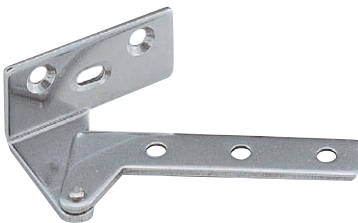

OVERLAY DOOR PIVOT HINGE

PL-60

- Door Size: Max. W450 x H700mm (W17-23/32" x H27-9/16")
- Door weight: Max. 2.6kg/ pair (5.7lbs/ pair)

Item No.		Weight (g)	Box (pcs)	Carton (pcs)
Left	Right			
PL-60L	PL-60R	27	100	1000

Material	Finish
430 Stainless Steel	Plain