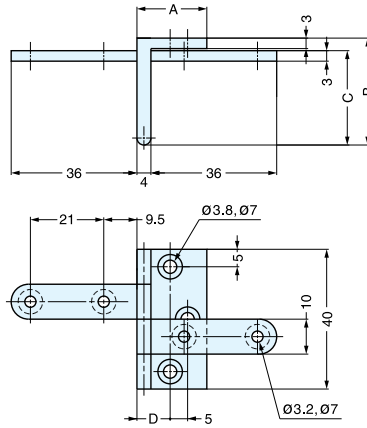

# OVERLAY DOOR ANGLE HINGE

AHW

AHW-20/PB

AHW-24/SN

- Door Size: Max. W450 x H700 x t21mm (W17-23/32" x H27-9/16" x t53/64")
- Door Weight: Max. 2.6kg/pair (5.7 lbs/pair)
- Door Thickness: 20mm (25/32") for AHW-20  
24mm (15/16") for AHW-24

Material	Finish
Brass	Polished Brass (PB) Satin Nickel (SN)

Item No.	A	B	C	D	Weight (g)	Box (pcs)	Carton (pcs)
AHW-20/PB   AHW-20/SN	17 (43/64")	26.5 ( 1-3/64" )	22.5	8	61	25	200
AHW-24 / SN	20 (25/32")	30.5 ( 1-13/64" )	27	9.5	69	20	80

# INSET DOOR PIVOT HINGE

PP-60

- Door Size: Max. W450 x H700 x t21mm (W17-23/32" x H27-9/16" x t53/64")
- Door weight: Max. 2.6kg/ pair (5.7lbs/ pair)

Item No.		Weight (g)	Box (pcs)	Carton (pcs)
Left	Right			
PP-60L	PP-60R	22	100	1000

# OVERLAY DOOR PIVOT HINGE

PL-60

- Door Size: Max. W450 x H700mm (W17-23/32" x H27-9/16")
- Door weight: Max. 2.6kg/ pair (5.7lbs/ pair)

Item No.		Weight (g)	Box (pcs)	Carton (pcs)
Left	Right			
PL-60L	PL-60R	27	100	1000