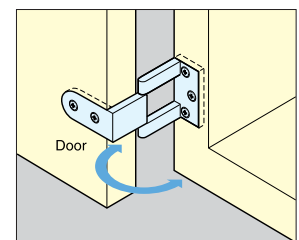

# OVERLAY DOOR ANGLE HINGE

## AHS

AHS-24/PB

AHS-24/SN

- Door Size: Max. W450 x H700 x t21mm (W17-23/32" x H27-9/16" x t53/64")
- Door Weight: Max. 2.6kg/pair (5.7 lbs/pair)
- Door Thickness: 20mm (25/32") for AHS-20  
24mm (15/16") for AHS-24