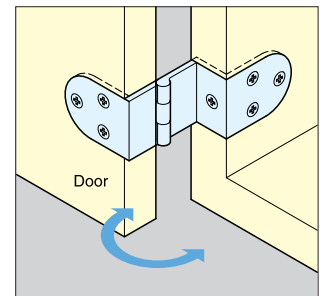

# OVERLAY DOOR ANGLE HINGE

## AHB-18

AHB-18/SB

AHB-18/SN

- Door Size: Max. W450 x H700 x t21mm (W17-23/32" x H27-9/16" x t53/64")
- Door Weight: Max. 2.6kg/pair (5.7 lbs/pair)
- Door Thickness: 18mm (45/64")

Item No.		Weight (g)	Box (pcs)	Carton (pcs)
AHB-18/SB	AHB-18/SN	76	50	200