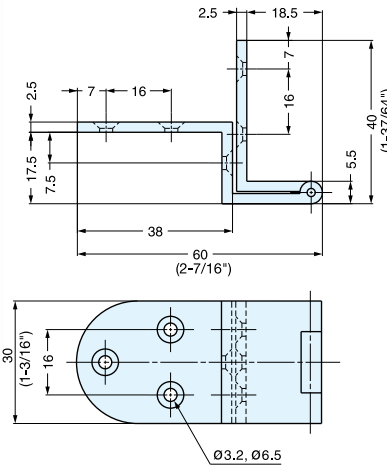

## AHA-24

AHA-24/SB

AHA-24/SN

- Door Size: Max. W450 x H700 x t21mm (W17-23/32" x H27-9/16" x t53/64")
- Door Weight: Max. 2.6kg/pair (5.7 lbs/pair)
- Door Thickness: 24mm (15/16")

Item No.		Weight (g)	Box (pcs)	Carton (pcs)
AHA-24/SB	AHA-24/SN	70	50	200

# OVERLAY DOOR ANGLE HINGE

## AHB-18

AHB-18/SB

AHB-18/SN

- Door Size: Max. W450 x H700 x t21mm (W17-23/32" x H27-9/16" x t53/64")
- Door Weight: Max. 2.6kg/pair (5.7 lbs/pair)
- Door Thickness: 18mm (45/64")

Item No.		Weight (g)	Box (pcs)	Carton (pcs)
AHB-18/SB	AHB-18/SN	76	50	200

## AHS

AHS-24/PB

AHS-24/SN

- Door Size: Max. W450 x H700 x t21mm (W17-23/32" x H27-9/16" x t53/64")
- Door Weight: Max. 2.6kg/pair (5.7 lbs/pair)
- Door Thickness: 20mm (25/32") for AHS-20  
24mm (15/16") for AHS-24