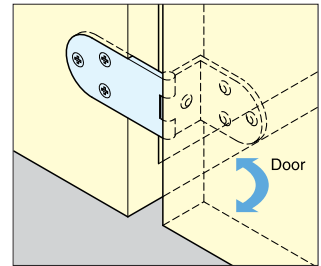

## AHA-24

AHA-24/SB

AHA-24/SN

- Door Size: Max. W450 x H700 x t21mm (W17-23/32" x H27-9/16" x t53/64")
- Door Weight: Max. 2.6kg/pair (5.7 lbs/pair)
- Door Thickness: 24mm (15/16")

Item No.		Weight (g)	Box (pcs)	Carton (pcs)
AHA-24/SB	AHA-24/SN	70	50	200