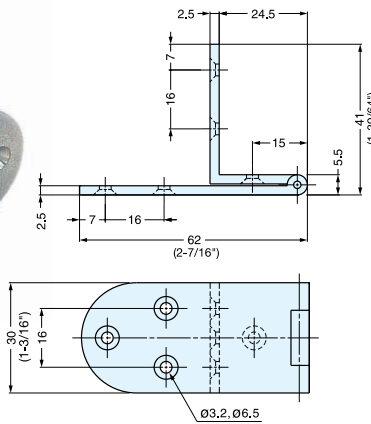

# OVERLAY DOOR ANGLE HINGE

## AHA-24

AHA-24/SB

AHA-24/SN

- Door Size: Max. W450 x H700 x t21mm (W17-23/32" x H27-9/16" x t53/64")
- Door Weight: Max. 2.6kg/pair (5.7 lbs/pair)
- Door Thickness: 24mm (15/16")

Item No.		Weight (g)	Box (pcs)	Carton (pcs)
AHA-24/SB	AHA-24/SN	70	50	200

## AHB-18

AHB-18/SB

AHB-18/SN

- Door Size: Max. W450 x H700 x t21mm (W17-23/32" x H27-9/16" x t53/64")
- Door Weight: Max. 2.6kg/pair (5.7 lbs/pair)
- Door Thickness: 18mm (45/64")

Item No.		Weight (g)	Box (pcs)	Carton (pcs)
AHB-18/SB	AHB-18/SN	76	50	200

## AHS

AHS-24/PB

AHS-24/SN

- Door Size: Max. W450 x H700 x t21mm (W17-23/32" x H27-9/16" x t53/64")
- Door Weight: Max. 2.6kg/pair (5.7 lbs/pair)
- Door Thickness: 20mm (25/32") for AHS-20  
24mm (15/16") for AHS-24