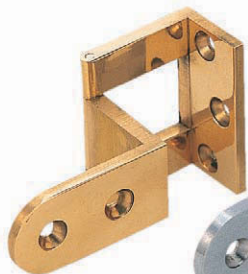

AHS-24/SN

OVERLAY DOOR ANGLE HINGE

AHS

AHS-24/PB