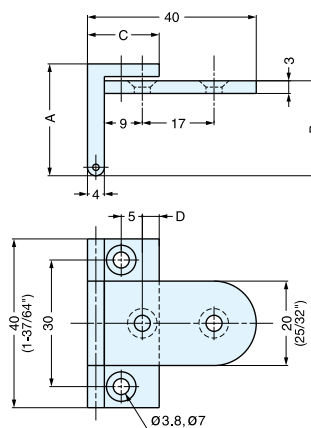

## AHB-18

AHB-18/SB

AHB-18/SN

- Door Size: Max. W450 x H700 x t21mm (W17-23/32" x H27-9/16" x t53/64")
- Door Weight: Max. 2.6kg/pair (5.7 lbs/pair)
- Door Thickness: 18mm (45/64")

Item No.		Weight (g)	Box (pcs)	Carton (pcs)
AHB-18/SB	AHB-18/SN	76	50	200

# OVERLAY DOOR ANGLE HINGE

## AHS

AHS-24/PB

AHS-24/SN

- Door Size: Max. W450 x H700 x t21mm (W17-23/32" x H27-9/16" x t53/64")
- Door Weight: Max. 2.6kg/pair (5.7 lbs/pair)
- Door Thickness: 20mm (25/32") for AHS-20  
24mm (15/16") for AHS-24

Item No.		A	B	C	D	Weight (g)	Box (pcs)	Carton (pcs)
AHS-20/PB	AHS-20/SN	26.5 (1- 3/64")	22.5	17 (43/64")	4	61	20	360
AHS-24/PB	AHS-24/SN	30.5 (1-13/64")	27	20 (25/32")	5.5	69		

Material	Finish
Brass	Polished Brass (PB) Satin Nickel (SN)