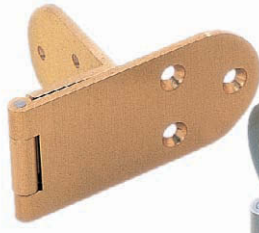

# OVERLAY DOOR ANGLE HINGE

## AHA-24

AHA-24/SB

AHA-24/SN

- Door Size: Max. W450 x H700 x t21mm (W17-23/32" x H27-9/16" x t53/64")
- Door Weight: Max. 2.6kg/pair (5.7 lbs/pair)
- Door Thickness: 24mm (15/16")

Item No.		Weight (g)	Box (pcs)	Carton (pcs)
AHA-24/SB	AHA-24/SN	70	50	200