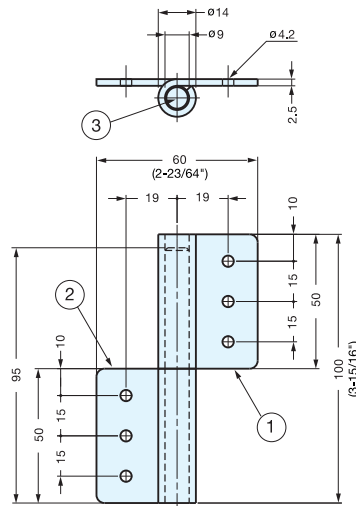

## KN

Left

Right

• Left and Right handed available.

Item No.		H	W	P <sub>1</sub>	P <sub>2</sub>	P <sub>3</sub>	D <sub>1</sub>	D <sub>2</sub>	d	t	Weight (g)	Box (pcs)	Carton (pcs)
Left	Right												
KN-50L/SS	KN-50R/SS	50 (1-31/32")	32 (1-17/64")	5	20	21	7.5	4	3.2	1.5	32	100	400
KN-64L/SS	KN-64R/SS	64 (2-33/64")	36 (1-27/64")	8	24	24					44		
KN-75L/SS	KN-75R/SS	75 (2-61/64")	38 (2-61/64")	7.5	30		8.5	2	64	50	200		

## LSX-100

Right-Hand Opening

• Left and Right handed available.

Item No.		Weight (g)	Box (pcs)	Carton (pcs)
Left	Right			
LSX-100L	LSX-100R	170	10	50

No.	Part Name	Material	Finish
①	Body A	304 Stainless Steel	Mirror
②	Body B		
③	Shaft		-