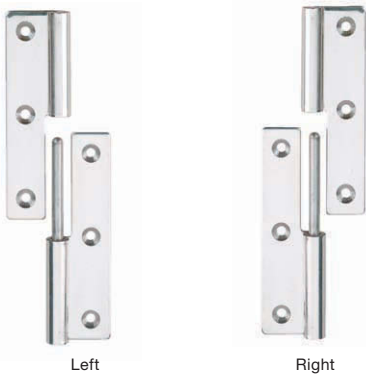

LIFT-OFF HINGE

KN

Left

Right