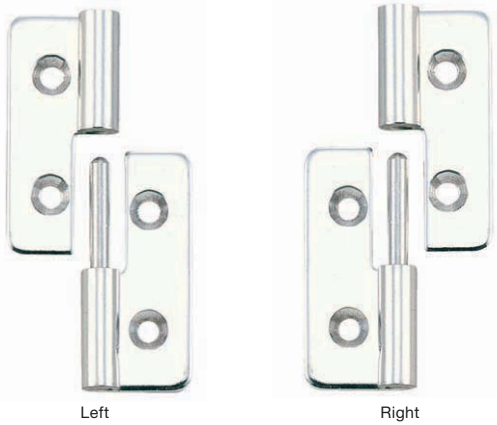

# LIFT-OFF HINGE

## NH-40

Left

Right

• Left and Right handed available.

Item No.		Weight (g)	Box (pcs)	Carton (pcs)
Left	Right			
NH-40L/SS	NH-40R/SS	21	150	600

Material	Finish
304 Stainless Steel	Polished

## LSX-100

Right-Hand Opening

• Left and Right handed available.

Item No.		Weight (g)	Box (pcs)	Carton (pcs)
Left	Right			
LSX-100L	LSX-100R	170	10	50

No.	Part Name	Material	Finish
①	Body A	304 Stainless Steel	Mirror
②	Body B		
③	Shaft		-