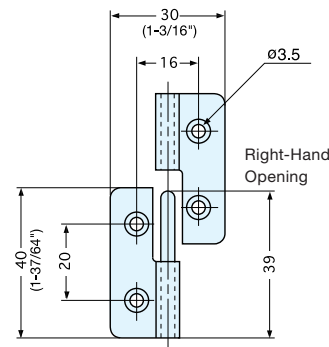

## NH-40

Left

Right

• Left and Right handed available.

Item No.		Weight (g)	Box (pcs)	Carton (pcs)
Left	Right			
NH-40L/SS	NH-40R/SS	21	150	600

Material	Finish
304 Stainless Steel	Polished

## KN

Left

Right

• Left and Right handed available.

Item No.		H	W	P <sub>1</sub>	P <sub>2</sub>	P <sub>3</sub>	D <sub>1</sub>	D <sub>2</sub>	d	t	Weight (g)	Box (pcs)	Carton (pcs)
Left	Right												
KN-50L/SS	KN-50R/SS	50 (1-31/32")	32 (1-17/64")	5	20	21	7.5	4	3.2	1.5	32	100	400
KN-64L/SS	KN-64R/SS	64 (2-33/64")	36 (1-27/64")	8	24	24					44		
KN-75L/SS	KN-75R/SS	75 (2-61/64")	38 (2-61/64")	7.5	30		8.5	2	64	50	200		

## LSX-100

Right-Hand Opening

• Left and Right handed available.

Item No.		Weight (g)	Box (pcs)	Carton (pcs)
Left	Right			
LSX-100L	LSX-100R	170	10	50

No.	Part Name	Material	Finish
①	Body A	304 Stainless Steel	Mirror
②	Body B		
③	Shaft		-