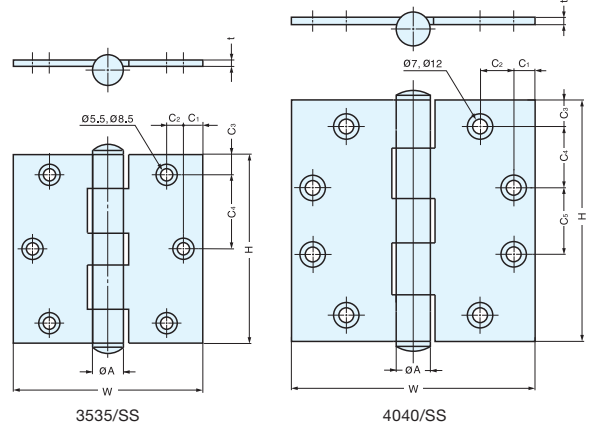

## 3535/SS, 4040/SS

- Door weight:  
3535/SS Max. 25kg/ pair (55lbs/ pair)  
4040/SS Max. 40kg/ pair (88lbs/ pair)

Material	Finish
304 Stainless Steel	Satin

Item No.	H	W	C <sub>1</sub>	C <sub>2</sub>	C <sub>3</sub>	C <sub>4</sub>	C <sub>5</sub>	A	t	Weight (g)	Box (pcs)	Carton (pcs)
3535/SS	89 (3-1/2")	89 (3-1/2")	9.1	8	9.1	35.4	-	14	3.0	145	2	100
4040/SS	101.6 (4")	101.6 (4")	9.5	9.5	13	25.5	24.6	14.8	3.4	195		50

## 4545B/SS

- Ball bearing provides smooth movement.
- Door weight: Max. 45kg/ pair (99lbs/ pair)

Item No.	Weight (g)	Box (pcs)	Carton (pcs)	Material	Finish
4545B/SS	420	2	50	304 Stainless Steel	Satin