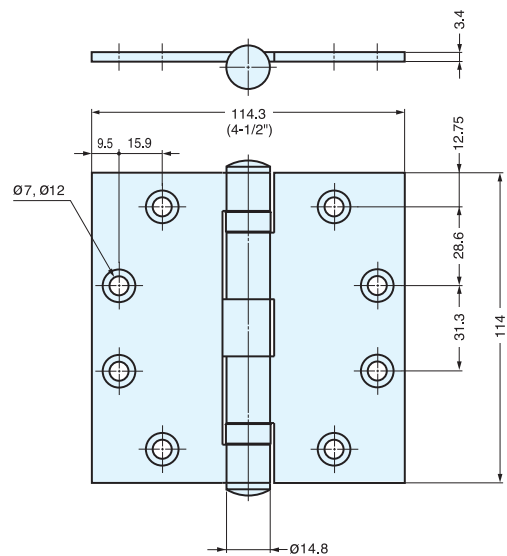

## 3535/SS, 4040/SS

- Door weight:  
3535/SS Max. 25kg/ pair (55lbs/ pair)  
4040/SS Max. 40kg/ pair (88lbs/ pair)

Material	Finish
304 Stainless Steel	Satin

Item No.	H	W	C <sub>1</sub>	C <sub>2</sub>	C <sub>3</sub>	C <sub>4</sub>	C <sub>5</sub>	A	t	Weight (g)	Box (pcs)	Carton (pcs)
3535/SS	89 (3-1/2")	89 (3-1/2")	9.1	8	9.1	35.4	-	14	3.0	145	2	100
4040/SS	101.6 (4")	101.6 (4")	9.5	9.5	13	25.5	24.6	14.8	3.4	195		50

# BUTT HINGE (W/BALL BEARING)

## 4545B/SS

- Ball bearing provides smooth movement.
- Door weight: Max. 45kg/ pair (99lbs/ pair)

Item No.	Weight (g)	Box (pcs)	Carton (pcs)	Material	Finish
4545B/SS	420	2	50	304 Stainless Steel	Satin