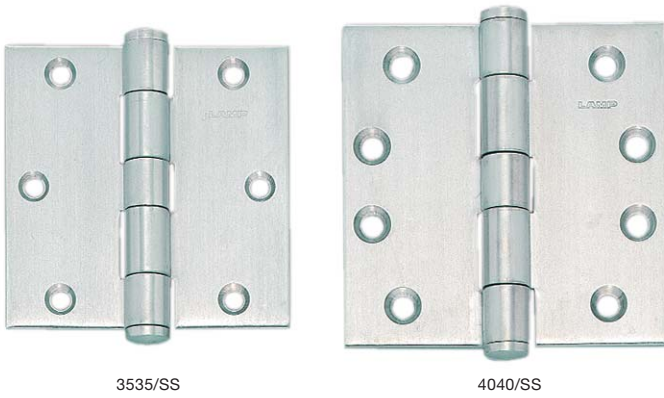

# BUTT HINGE

## 3535/SS, 4040/SS

- Door weight:  
3535/SS Max. 25kg/ pair (55lbs/ pair)  
4040/SS Max. 40kg/ pair (88lbs/ pair)

Material	Finish
304 Stainless Steel	Satin

Item No.	H	W	C <sub>1</sub>	C <sub>2</sub>	C <sub>3</sub>	C <sub>4</sub>	C <sub>5</sub>	A	t	Weight (g)	Box (pcs)	Carton (pcs)
3535/SS	89 (3-1/2")	89 (3-1/2")	9.1	8	9.1	35.4	-	14	3.0	145	2	100
4040/SS	101.6 (4")	101.6 (4")	9.5	9.5	13	25.5	24.6	14.8	3.4	195		50

# BUTT HINGE (W/BALL BEARING)

## 4545B/SS

- Ball bearing provides smooth movement.
- Door weight: Max. 45kg/ pair (99lbs/ pair)

Item No.	Weight (g)	Box (pcs)	Carton (pcs)	Material	Finish
4545B/SS	420	2	50	304 Stainless Steel	Satin