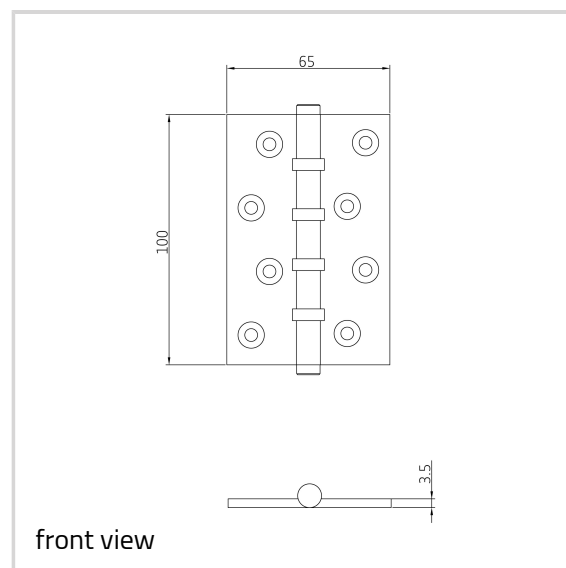

Brass Hinge - Ref. 1540

Suitable for medium to heavy weight flush doors

Product features

- brass ball races running in hardened steel cups
- stainless steel pin
- brass Button Tip ends
- 10 year performance guarantee
- suitable for medium to heavy weight flush doors
- security bolt and radius corner options available

Technical data

Property	Value
Load capacity	60.0 kg
Knuckle Diameter	9.2 mm
Overall length	100.0 mm
Overall width	65.0 mm
Material thickness	3.5 mm
Screw	10.0 x 32.0 mm

Notes

Supplied complete with pozi/slotted head brass woodscrew if required.

Brass Hinges - Brass Hinge - Ref. 1540

Item versions

Finish	Aged Brass (UK 501)
OF-No.	UK 501
VPE	10 pcs
DIN	DIN right and left hand
Article number	1540
Finish	Antique Brass (UK 502)
OF-No.	UK 502
VPE	10 pcs
DIN	DIN right and left hand
Article number	1540
Finish	Antique nickel (UK 503)
OF-No.	UK 503
VPE	10 pcs
DIN	DIN right and left hand
Article number	1540
Finish	Copper Bronze (UK 505)
OF-No.	UK 505
VPE	10 pcs
DIN	DIN right and left hand
Article number	1540
Finish	Copper (UK 506)
OF-No.	UK 506
VPE	10 pcs
DIN	DIN right and left hand
Article number	1540
Finish	Honeycombe (UK 507)
OF-No.	UK 507
VPE	10 pcs
DIN	DIN right and left hand
Article number	1540
Finish	Imitation Bronze (UK 508)
OF-No.	UK 508
VPE	10 pcs
DIN	DIN right and left hand