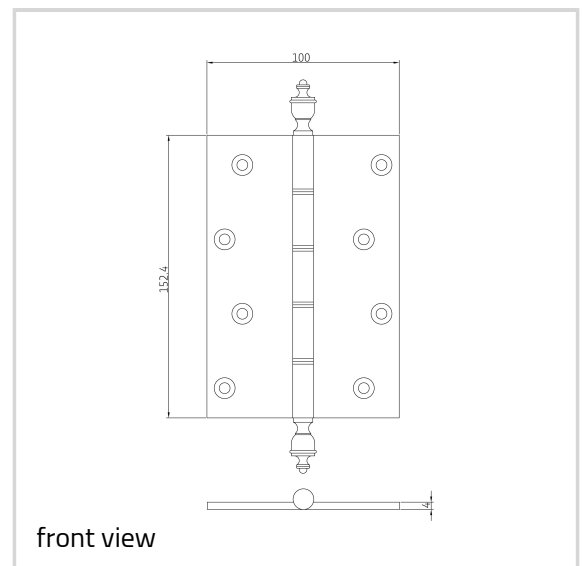

Brass Hinge - Ref. P1485 Finial

Suitable for medium to heavy flush doors

Product features

- double phosphor bronze tab washered brass butt hinges
- brass pin
- 10 year performance guarantee
- suitable for medium to heavy weight flush doors
- security bolt and radius corner options available

Technical data

Property	Value
Load capacity	40.0 kg
Knuckle Diameter	11.0 mm
Overall length	152.4 mm
Overall width	100.0 mm
Material thickness	4.0 mm
Screw	12.0 x 32.0 mm
Amount of projections	50.0 mm

Notes

Supplied complete with pozi/slotted head brass woodscrew if required.

Brass Hinges - Brass Hinge - Ref. P1485 Finial

Item versions

Finish	Aged Brass (UK 501)
OF-No.	UK 501
VPE	10 pcs
DIN	DIN right and left hand
Article number	P1485
Finish	Antique Brass (UK 502)
OF-No.	UK 502
VPE	10 pcs
DIN	DIN right and left hand
Article number	P1485
Finish	Antique nickel (UK 503)
OF-No.	UK 503
VPE	10 pcs
DIN	DIN right and left hand
Article number	P1485
Finish	Copper Bronze (UK 505)
OF-No.	UK 505
VPE	10 pcs
DIN	DIN right and left hand
Article number	P1485
Finish	Copper (UK 506)
OF-No.	UK 506
VPE	10 pcs
DIN	DIN right and left hand
Article number	P1485
Finish	Honeycombe (UK 507)
OF-No.	UK 507
VPE	10 pcs
DIN	DIN right and left hand
Article number	P1485
Finish	Imitation Bronze (UK 508)
OF-No.	UK 508
VPE	10 pcs
DIN	DIN right and left hand