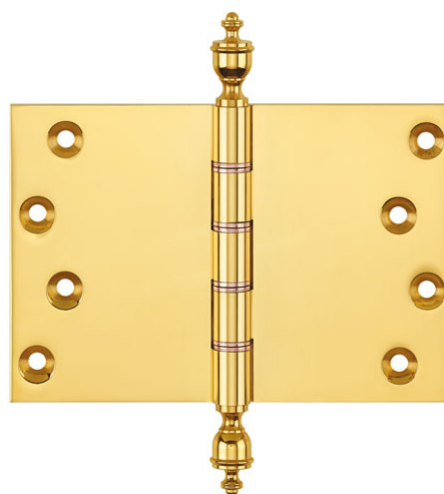

Brass Hinge - Ref. P1464 Finial

Suitable for medium to heavy flush doors

Product features

- double phosphor bronze tab washered brass butt hinges
- brass pin
- 10 year performance guarantee
- suitable for medium to heavy weight flush doors
- security bolt and radius corner options available

Technical data

Property	Value
Load capacity	80.0 kg
Knuckle Diameter	12.5 mm
Overall length	101.6 mm
Overall width	152.4 mm
Material thickness	5.0 mm
Screw	12.0 x 32.0 mm
Amount of projections	85.0 mm

Notes

Supplied complete with pozi/slotted head brass woodscrew if required.

Brass Hinges - Brass Hinge - Ref. P1464 Finial

Item versions

Finish	Aged Brass (UK 501)
OF-No.	UK 501
VPE	10 pcs
DIN	DIN right and left hand
Article number	P1464
Finish	Antique Brass (UK 502)
OF-No.	UK 502
VPE	10 pcs
DIN	DIN right and left hand
Article number	P1464
Finish	Antique nickel (UK 503)
OF-No.	UK 503
VPE	10 pcs
DIN	DIN right and left hand
Article number	P1464
Finish	Copper Bronze (UK 505)
OF-No.	UK 505
VPE	10 pcs
DIN	DIN right and left hand
Article number	P1464
Finish	Copper (UK 506)
OF-No.	UK 506
VPE	10 pcs
DIN	DIN right and left hand
Article number	P1464
Finish	Honeycombe (UK 507)
OF-No.	UK 507
VPE	10 pcs
DIN	DIN right and left hand
Article number	P1464
Finish	Imitation Bronze (UK 508)
OF-No.	UK 508
VPE	10 pcs
DIN	DIN right and left hand