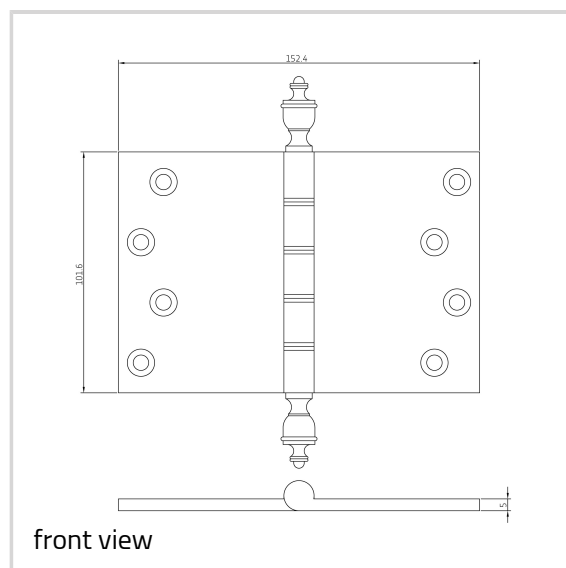

Brass Hinge - Ref. P1464 Finial

Suitable for medium to heavy flush doors

Product features

- double phosphor bronze tab washered brass butt hinges
- brass pin
- 10 year performance guarantee
- suitable for medium to heavy weight flush doors
- security bolt and radius corner options available

Technical data

Property	Value
Load capacity	80.0 kg
Knuckle Diameter	12.5 mm
Overall length	101.6 mm
Overall width	152.4 mm
Material thickness	5.0 mm
Screw	12.0 x 32.0 mm
Amount of projections	85.0 mm

Notes

Supplied complete with pozi/slotted head brass woodscrew if required.

Brass Hinges - Brass Hinge - Ref. P1464 Finial

Item versions

Finish	Aged Brass (UK 501)
OF-No.	UK 501
VPE	10 pcs
DIN	DIN right and left hand
Article number	P1464
Finish	Antique Brass (UK 502)
OF-No.	UK 502
VPE	10 pcs
DIN	DIN right and left hand
Article number	P1464
Finish	Antique nickel (UK 503)
OF-No.	UK 503
VPE	10 pcs
DIN	DIN right and left hand
Article number	P1464
Finish	Copper Bronze (UK 505)
OF-No.	UK 505
VPE	10 pcs
DIN	DIN right and left hand
Article number	P1464
Finish	Copper (UK 506)
OF-No.	UK 506
VPE	10 pcs
DIN	DIN right and left hand
Article number	P1464
Finish	Honeycombe (UK 507)
OF-No.	UK 507
VPE	10 pcs
DIN	DIN right and left hand
Article number	P1464
Finish	Imitation Bronze (UK 508)
OF-No.	UK 508
VPE	10 pcs
DIN	DIN right and left hand