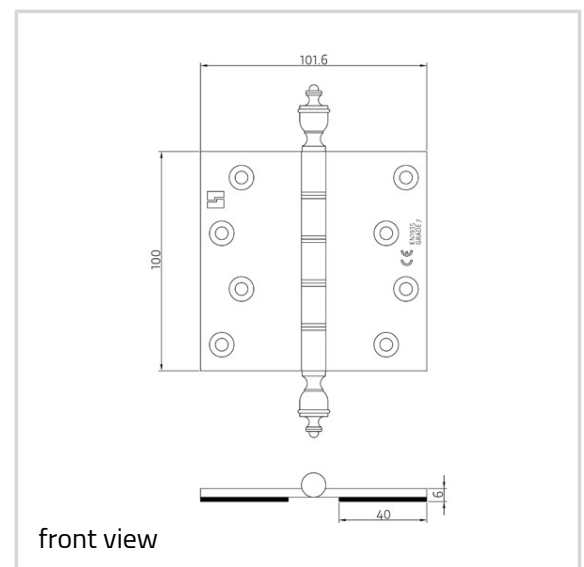

Notes

Quality marks

Classification key

2	7	2	1^{*1}	1	4	0	7

*1 Test evidence for functional doors to be achieved with full door sets and assemblies.