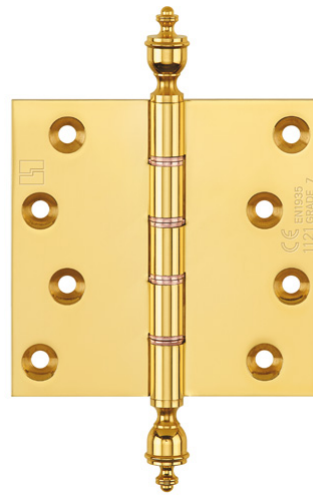

Brass Hinge - Ref. P1460 CE Finial

Suitable for medium weight flush doors Grade 7

Product features

- double phosphor bronze tab washed brass butt hinges
- CE marked FD30 fire rated
- brass pin
- 10 year performance guarantee
- suitable for medium weight flush doors
- security bolt and radius corner options available
- handed left or right

Technical data

Property	Value
Load capacity	40.0 kg
Knuckle Diameter	11.0 mm
Overall length	100.0 mm
Overall width	101.6 mm
Material thickness	4.0 mm
Screw	12.0 x 32.0 mm
Amount of projections	50.0 mm

Notes

Quality marks

Classification key

2	7	2	1 ^{*1}	1	4	0	7
---	---	---	-----------------	---	---	---	---

*1 Test evidence for functional doors to be achieved with full door sets and assemblies.

Brass Hinges - Brass Hinge - Ref. P1460 CE Finial

Supplied complete with pozi/slotted head brass woodscrew if required.

Item versions

Finish	Aged Brass (UK 501)
OF-No.	UK 501
VPE	10 pcs
DIN	DIN right and left hand
Article number	P1460 CE
Finish	Antique Brass (UK 502)
OF-No.	UK 502
VPE	10 pcs
DIN	DIN right and left hand
Article number	P1460 CE
Finish	Antique nickel (UK 503)
OF-No.	UK 503
VPE	10 pcs
DIN	DIN right and left hand
Article number	P1460 CE
Finish	Copper Bronze (UK 505)
OF-No.	UK 505
VPE	10 pcs
DIN	DIN right and left hand
Article number	P1460 CE
Finish	Copper (UK 506)
OF-No.	UK 506
VPE	10 pcs
DIN	DIN right and left hand
Article number	P1460 CE
Finish	Honeycombe (UK 507)
OF-No.	UK 507
VPE	10 pcs
DIN	DIN right and left hand
Article number	P1460 CE
Finish	Imitation Bronze (UK 508)
OF-No.	UK 508