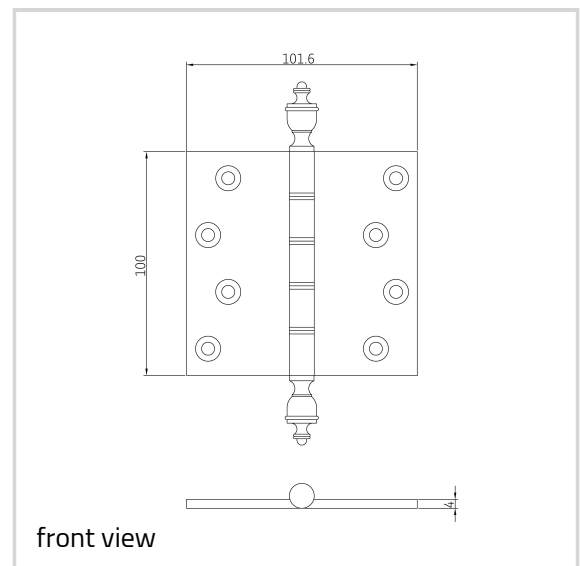

Brass Hinge - Ref. P1460 Finial

Suitable for medium to heavy flush doors

Product features

- double phosphor bronze tab washered brass butt hinges
- brass pin
- 10 year performance guarantee
- suitable for medium to heavy weight flush doors
- security bolt and radius corner options available

Technical data

Property	Value
Load capacity	40.0 kg
Knuckle Diameter	11.0 mm
Overall length	100.0 mm
Overall width	101.6 mm
Material thickness	4.0 mm
Screw	12.0 x 32.0 mm
Amount of projections	50.0 mm

Notes

Supplied complete with pozi/slotted head brass woodscrew if required.

Brass Hinges - Brass Hinge - Ref. P1460 Finial

Item versions

Finish	Aged Brass (UK 501)
OF-No.	UK 501
VPE	10 pcs
DIN	DIN right and left hand
Article number	P1460
Finish	Antique Brass (UK 502)
OF-No.	UK 502
VPE	10 pcs
DIN	DIN right and left hand
Article number	P1460
Finish	Antique nickel (UK 503)
OF-No.	UK 503
VPE	10 pcs
DIN	DIN right and left hand
Article number	P1460
Finish	Copper Bronze (UK 505)
OF-No.	UK 505
VPE	10 pcs
DIN	DIN right and left hand
Article number	P1460
Finish	Copper (UK 506)
OF-No.	UK 506
VPE	10 pcs
DIN	DIN right and left hand
Article number	P1460
Finish	Honeycombe (UK 507)
OF-No.	UK 507
VPE	10 pcs
DIN	DIN right and left hand
Article number	P1460
Finish	Imitation Bronze (UK 508)
OF-No.	UK 508
VPE	10 pcs
DIN	DIN right and left hand