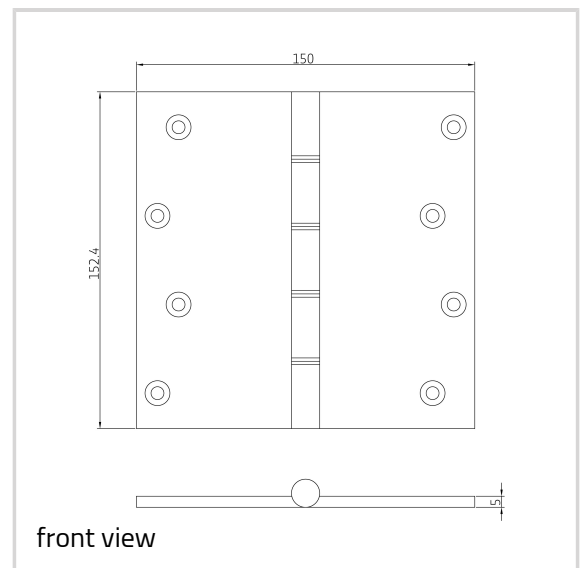

### Technical data

Property	Value
Load capacity	80.0 kg
Knuckle Diameter	12.5 mm
Overall length	152.4 mm
Overall width	150.0 mm
Material thickness	5.0 mm
Screw	12.0 x 32.0 mm
Amount of projections	85.0 mm