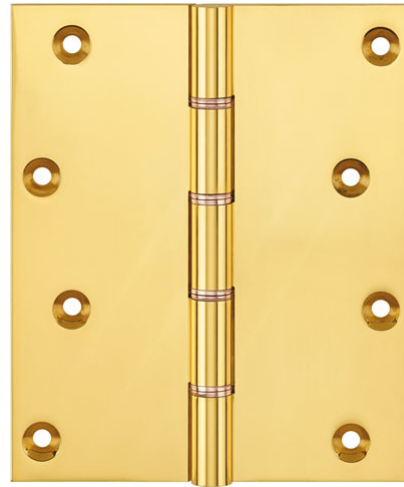

## Brass Hinge - Ref. P1295

Suitable for medium to heavy flush doors

### Product features

- double phosphor bronze tab washered brass butt hinges
- knurled brass plugs for flush end appearance
- brass pin
- 10 year performance guarantee
- suitable for medium to heavy weight flush doors
- security bolt and radius corner options available

### Technical data

Property	Value
Load capacity	80.0 kg
Knuckle Diameter	12.5 mm
Overall length	152.4 mm
Overall width	125.0 mm
Material thickness	5.0 mm
Screw	12.0 x 32.0 mm
Amount of projections	68.0 mm

### Item versions

Finish	Aged Brass (UK 501)
OF-No.	UK 501
VPE	10 pcs
DIN	DIN right and left hand
Article number	P1295
Finish	Antique Brass (UK 502)
OF-No.	UK 502
VPE	10 pcs
DIN	DIN right and left hand
Article number	P1295
Finish	Antique nickel (UK 503)
OF-No.	UK 503
VPE	10 pcs
DIN	DIN right and left hand
Article number	P1295
Finish	Copper Bronze (UK 505)
OF-No.	UK 505
VPE	10 pcs
DIN	DIN right and left hand
Article number	P1295
Finish	Copper (UK 506)
OF-No.	UK 506
VPE	10 pcs
DIN	DIN right and left hand
Article number	P1295
Finish	Honeycombe (UK 507)
OF-No.	UK 507
VPE	10 pcs
DIN	DIN right and left hand
Article number	P1295
Finish	Imitation Bronze (UK 508)
OF-No.	UK 508
VPE	10 pcs