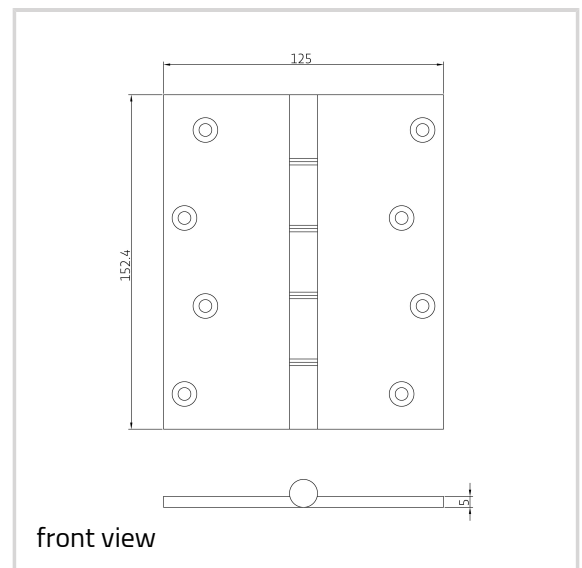

### Technical data

Property	Value
Load capacity	80.0 kg
Knuckle Diameter	12.5 mm
Overall length	152.4 mm
Overall width	125.0 mm
Material thickness	5.0 mm
Screw	12.0 x 32.0 mm
Amount of projections	68.0 mm