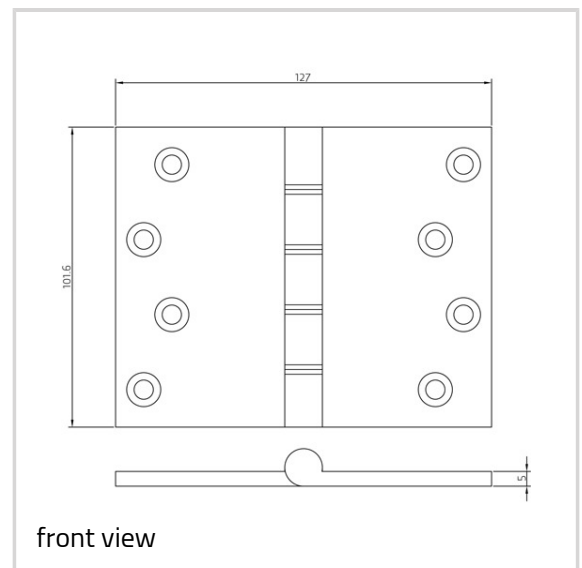

Brass Hinge - Ref. P1262

Suitable for medium to heavy flush doors

Product features

- double phosphor bronze tab washered brass butt hinges
- knurled brass plugs for flush end appearance
- brass pin
- 10 year performance guarantee
- suitable for medium to heavy weight flush doors
- security bolt and radius corner options available

Technical data

Property	Value
Load capacity	80.0 kg
Knuckle Diameter	12.5 mm
Overall length	101.6 mm
Overall width	127.0 mm
Material thickness	5.0 mm
Screw	12.0 x 32.0 mm
Amount of projections	68.0 mm

Notes

Supplied complete with pozi/slotted head brass woodscrew if

Brass Hinges - Brass Hinge - Ref. P1262

required.

Item versions

Finish	Aged Brass (UK 501)
OF-No.	UK 501
VPE	10 pcs
DIN	DIN right and left hand
Article number	P1262
Finish	Antique Brass (UK 502)
OF-No.	UK 502
VPE	10 pcs
DIN	DIN right and left hand
Article number	P1262
Finish	Antique nickel (UK 503)
OF-No.	UK 503
VPE	10 pcs
DIN	DIN right and left hand
Article number	P1262
Finish	Copper Bronze (UK 505)
OF-No.	UK 505
VPE	10 pcs
DIN	DIN right and left hand
Article number	P1262
Finish	Copper (UK 506)
OF-No.	UK 506
VPE	10 pcs
DIN	DIN right and left hand
Article number	P1262
Finish	Honeycombe (UK 507)
OF-No.	UK 507
VPE	10 pcs
DIN	DIN right and left hand
Article number	P1262
Finish	Imitation Bronze (UK 508)
OF-No.	UK 508
VPE	10 pcs