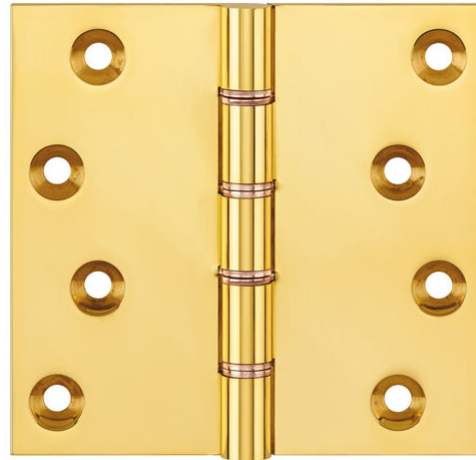

Brass Hinge - Ref. P1260

Suitable for medium to heavy flush doors

Product features

- double phosphor bronze tab washered brass butt hinges
- knurled brass plugs for flush end appearance
- brass pin
- 10 year performance guarantee
- suitable for medium to heavy weight flush doors
- security bolt and radius corner options available

Technical data

Property	Value
Load capacity	40.0 kg
Knuckle Diameter	11.0 mm
Overall length	100.0 mm
Overall width	101.6 mm
Material thickness	4.0 mm
Screw	12.0 x 32.0 mm
Amount of projections	50.0 mm

Notes

Supplied complete with pozi/slotted head brass woodscrew if

Brass Hinges - Brass Hinge - Ref. P1260

required.

Item versions

Finish	Aged Brass (UK 501)
OF-No.	UK 501
VPE	10 pcs
DIN	DIN right and left hand
Article number	P1260
Finish	Antique Brass (UK 502)
OF-No.	UK 502
VPE	10 pcs
DIN	DIN right and left hand
Article number	P1260
Finish	Antique nickel (UK 503)
OF-No.	UK 503
VPE	10 pcs
DIN	DIN right and left hand
Article number	P1260
Finish	Copper Bronze (UK 505)
OF-No.	UK 505
VPE	10 pcs
DIN	DIN right and left hand
Article number	P1260
Finish	Copper (UK 506)
OF-No.	UK 506
VPE	10 pcs
DIN	DIN right and left hand
Article number	P1260
Finish	Honeycombe (UK 507)
OF-No.	UK 507
VPE	10 pcs
DIN	DIN right and left hand
Article number	P1260
Finish	Imitation Bronze (UK 508)
OF-No.	UK 508
VPE	10 pcs