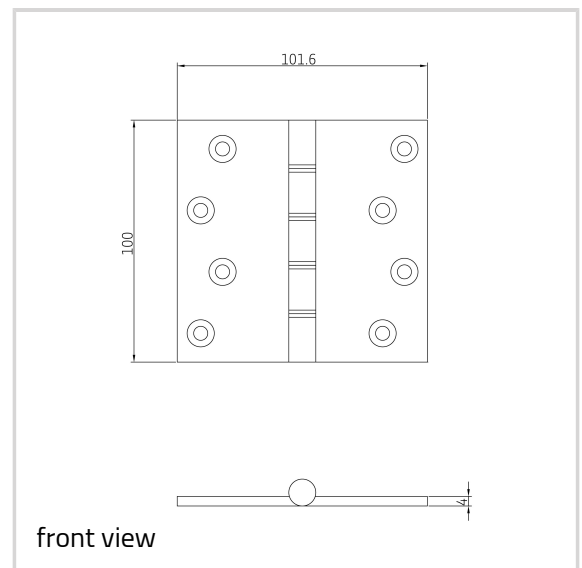

Brass Hinge - Ref. P1260

Suitable for medium to heavy flush doors

Product features

- double phosphor bronze tab washered brass butt hinges
- knurled brass plugs for flush end appearance
- brass pin
- 10 year performance guarantee
- suitable for medium to heavy weight flush doors
- security bolt and radius corner options available

Technical data

Property	Value
Load capacity	40.0 kg
Knuckle Diameter	11.0 mm
Overall length	100.0 mm
Overall width	101.6 mm
Material thickness	4.0 mm
Screw	12.0 x 32.0 mm
Amount of projections	50.0 mm

Notes