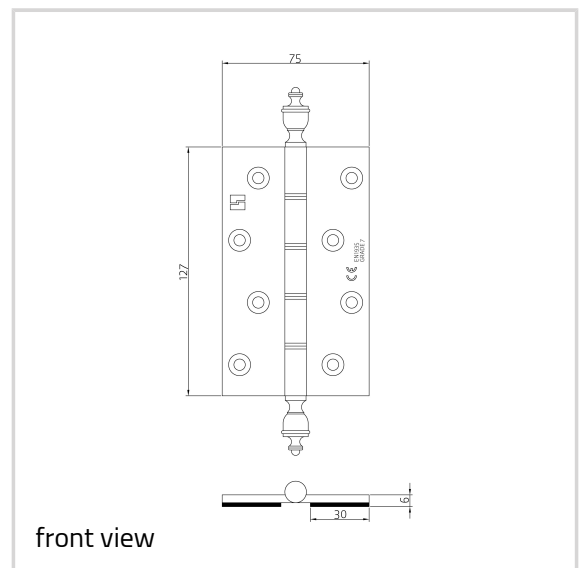

Classification key

2	7	2	1^{*1}	1	4	0	7

*1 Test evidence for functional doors to be achieved with full door sets and assemblies.