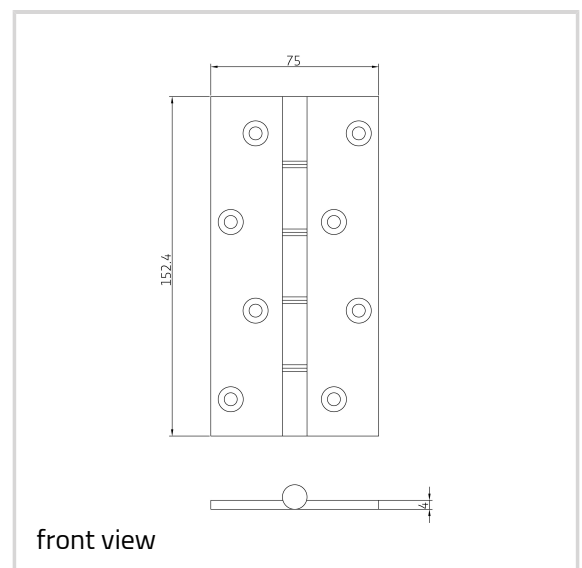

Brass Hinge - Ref. 1280

Suitable for medium weight flush doors

Product features

- double phosphor bronze tab washered brass butt hinges
- knurled brass plugs for flush end appearance
- brass pin
- 10 year performance guarantee
- suitable for medium weight flush doors
- security bolt and radius corner options available

Technical data

Property	Value
Load capacity	40.0 kg
Knuckle Diameter	11.0 mm
Overall length	152.4 mm
Overall width	75.0 mm
Material thickness	4.0 mm
Screw	12.0 x 32.0 mm

Notes

Supplied complete with pozi/slotted head brass woodscrew if required.

Brass Hinges - Brass Hinge - Ref. 1280

Item versions

Finish	Aged Brass (UK 501)
OF-No.	UK 501
VPE	10 pcs
DIN	DIN right and left hand
Article number	1280
Finish	Antique Brass (UK 502)
OF-No.	UK 502
VPE	10 pcs
DIN	DIN right and left hand
Article number	1280
Finish	Antique nickel (UK 503)
OF-No.	UK 503
VPE	10 pcs
DIN	DIN right and left hand
Article number	1280
Finish	Copper Bronze (UK 505)
OF-No.	UK 505
VPE	10 pcs
DIN	DIN right and left hand
Article number	1280
Finish	Copper (UK 506)
OF-No.	UK 506
VPE	10 pcs
DIN	DIN right and left hand
Article number	1280
Finish	Honeycombe (UK 507)
OF-No.	UK 507
VPE	10 pcs
DIN	DIN right and left hand
Article number	1280
Finish	Imitation Bronze (UK 508)
OF-No.	UK 508
VPE	10 pcs
DIN	DIN right and left hand