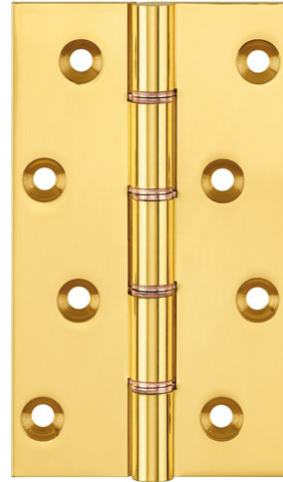

Brass Hinge - Ref. 1270

Suitable for medium weight flush doors

Product features

- double phosphor bronze tab washered brass butt hinges
- knurled brass plugs for flush end appearance
- brass pin
- 10 year performance guarantee
- suitable for medium weight flush doors
- security bolt and radius corner options available

Technical data

Property	Value
Load capacity	40.0 kg
Knuckle Diameter	11.0 mm
Overall length	127.0 mm
Overall width	75.0 mm
Material thickness	4.0 mm
Screw	12.0 x 32.0 mm

Notes

Supplied complete with pozi/slotted head brass woodscrew if required.

Brass Hinges - Brass Hinge - Ref. 1270

Item versions

Finish	Aged Brass (UK 501)
OF-No.	UK 501
VPE	10 pcs
DIN	DIN right and left hand
Article number	1270
Finish	Antique Brass (UK 502)
OF-No.	UK 502
VPE	10 pcs
DIN	DIN right and left hand
Article number	1270
Finish	Antique nickel (UK 503)
OF-No.	UK 503
VPE	10 pcs
DIN	DIN right and left hand
Article number	1270
Finish	Copper Bronze (UK 505)
OF-No.	UK 505
VPE	10 pcs
DIN	DIN right and left hand
Article number	1270
Finish	Copper (UK 506)
OF-No.	UK 506
VPE	10 pcs
DIN	DIN right and left hand
Article number	1270
Finish	Honeycombe (UK 507)
OF-No.	UK 507
VPE	10 pcs
DIN	DIN right and left hand
Article number	1270
Finish	Imitation Bronze (UK 508)
OF-No.	UK 508
VPE	10 pcs
DIN	DIN right and left hand