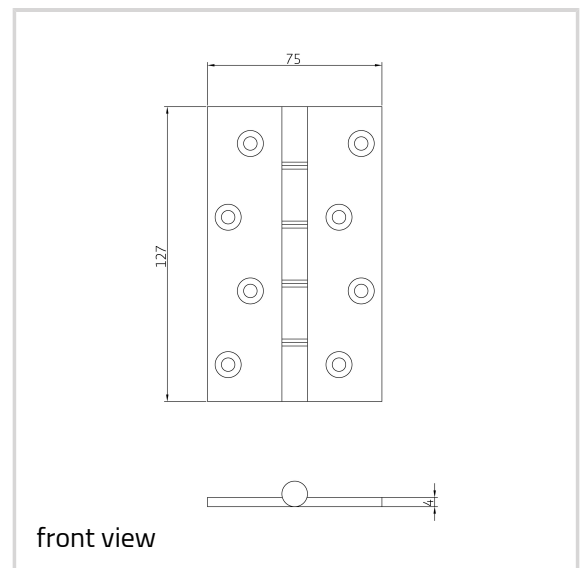

Brass Hinge - Ref. 1270

Suitable for medium weight flush doors

Product features

- double phosphor bronze tab washered brass butt hinges
- knurled brass plugs for flush end appearance
- brass pin
- 10 year performance guarantee
- suitable for medium weight flush doors
- security bolt and radius corner options available

Technical data

Property	Value
Load capacity	40.0 kg
Knuckle Diameter	11.0 mm
Overall length	127.0 mm
Overall width	75.0 mm
Material thickness	4.0 mm
Screw	12.0 x 32.0 mm

Notes

Supplied complete with pozi/slotted head brass woodscrew if required.