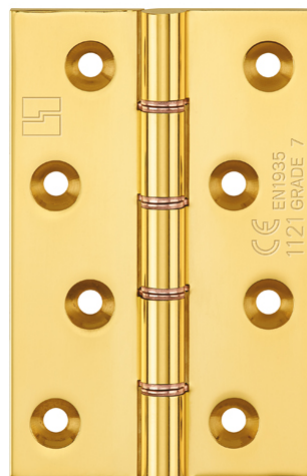

# Brass Hinge - Ref. 1240 CE

Suitable for medium weight flush doors Grade 7

## Product features

- double phosphor bronze tab washered brass butt hinges
- knurled brass plugs for flush end appearance
- CE marked FD30 fire rated
- brass pin
- 10 year performance guarantee
- suitable for medium weight flush doors
- security bolt and radius corner options available
- handed left or right

## Technical data

Property	Value
Load capacity	40.0 kg
Knuckle Diameter	9.2 mm
Overall length	100.0 mm
Overall width	65.0 mm
Material thickness	3.5 mm
Screw	10.0 x 32.0 mm

### Item versions

Finish	Aged Brass (UK 501)
OF-No.	UK 501
VPE	10 pcs
DIN	DIN right and left hand
Article number	1240 CE
Finish	Antique Brass (UK 502)
OF-No.	UK 502
VPE	10 pcs
DIN	DIN right and left hand
Article number	1240 CE
Finish	Antique nickel (UK 503)
OF-No.	UK 503
VPE	10 pcs
DIN	DIN right and left hand
Article number	1240 CE
Finish	Copper Bronze (UK 505)
OF-No.	UK 505
VPE	10 pcs
DIN	DIN right and left hand
Article number	1240 CE
Finish	Copper (UK 506)
OF-No.	UK 506
VPE	10 pcs
DIN	DIN right and left hand
Article number	1240 CE
Finish	Honeycombe (UK 507)
OF-No.	UK 507
VPE	10 pcs
DIN	DIN right and left hand
Article number	1240 CE
Finish	Imitation Bronze (UK 508)
OF-No.	UK 508