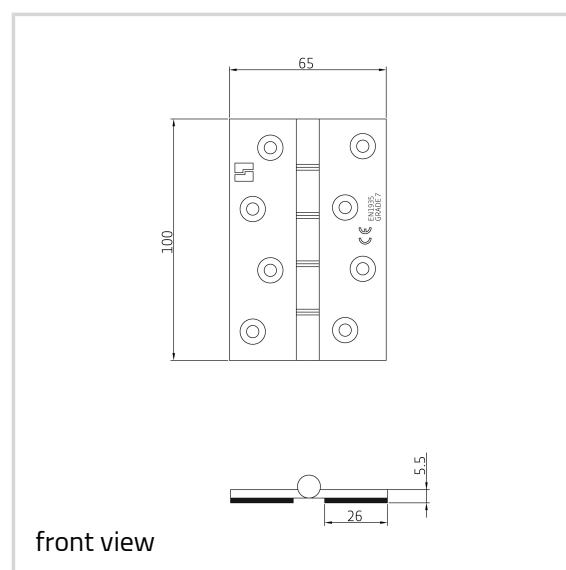

Notes

Quality marks

Classification key

2	7	2	1¹	1	4	0	7

¹ Test evidence for functional doors to be achieved with full door sets and assemblies.