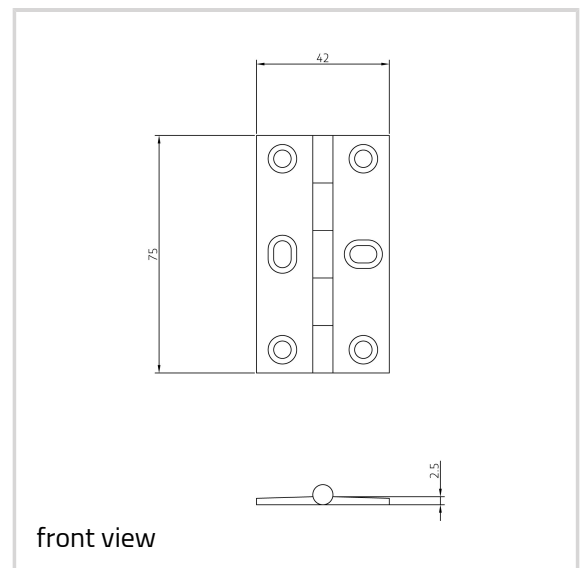

Brass Hinge - Ref. 0970 EH

Suitable for use on cabinets and lightweight doors

Product features

- brass elongated screw hole cabinet hinges allowing fine adjustment before final fit
- brass pin
- 10 year performance guarantee
- suitable for use on cabinets and lightweight doors

Technical data

Property	Value
Load capacity	10.0 kg
Knuckle Diameter	6.0 mm
Overall length	75.0 mm
Overall width	42.0 mm
Material thickness	2.0 mm
Screw	8.0 x 25.4 mm

Notes

Supplied complete with pozi/slotted head brass woodscrew if required.

Available with one or two slots. Two slots are standard.

Brass Hinges - Brass Hinge - Ref. 0970 EH

Item versions

Finish	Aged Brass (UK 501)
OF-No.	UK 501
VPE	20 pcs
DIN	DIN right and left hand
Article number	0970 EH
Finish	Antique Brass (UK 502)
OF-No.	UK 502
VPE	20 pcs
DIN	DIN right and left hand
Article number	0970 EH
Finish	Antique nickel (UK 503)
OF-No.	UK 503
VPE	20 pcs
DIN	DIN right and left hand
Article number	0970 EH
Finish	Copper Bronze (UK 505)
OF-No.	UK 505
VPE	20 pcs
DIN	DIN right and left hand
Article number	0970 EH
Finish	Copper (UK 506)
OF-No.	UK 506
VPE	20 pcs
DIN	DIN right and left hand
Article number	0970 EH
Finish	Honeycombe (UK 507)
OF-No.	UK 507
VPE	20 pcs
DIN	DIN right and left hand
Article number	0970 EH
Finish	Imitation Bronze (UK 508)
OF-No.	UK 508
VPE	20 pcs
DIN	DIN right and left hand