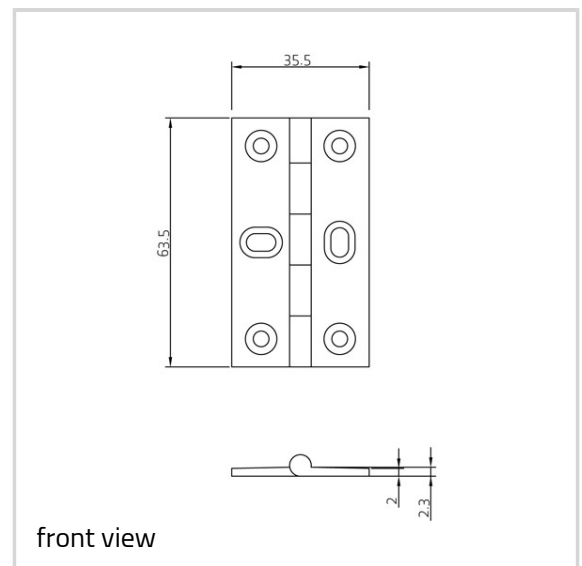

### Technical data

Property	Value
Load capacity	10.0 kg
Knuckle Diameter	5.5 mm
Overall length	63.5 mm
Overall width	35.5 mm
Material thickness	2.0 mm
Screw	6.0 x 19.05 mm