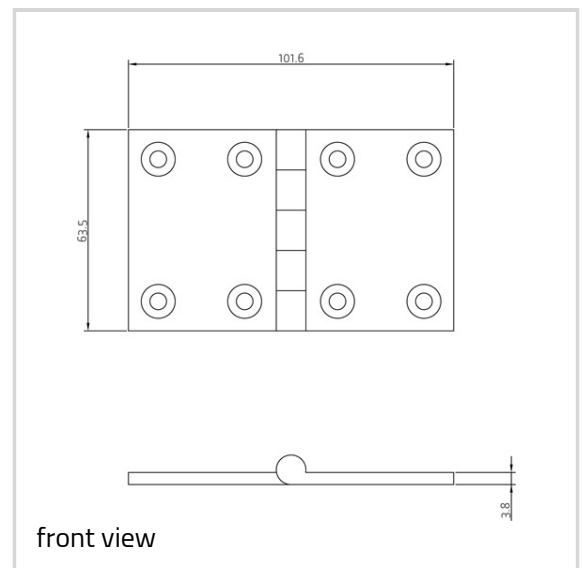

Brass Hinge - Ref. 0425

Suitable for use on wooden box lids, wooden chests etc.

Product features

- brass pin
- 10 year performance guarantee
- suitable for use on wooden box lids, wooden chests etc

Technical data

Property	Value
Load capacity	15.0 kg
Knuckle Diameter	9.3 mm
Overall length	63.5 mm
Overall width	101.6 mm
Material thickness	3.8 mm
Screw	10.0 x 32.0 mm

Notes

Supplied complete with pozi/slotted head brass woodscrew if required.