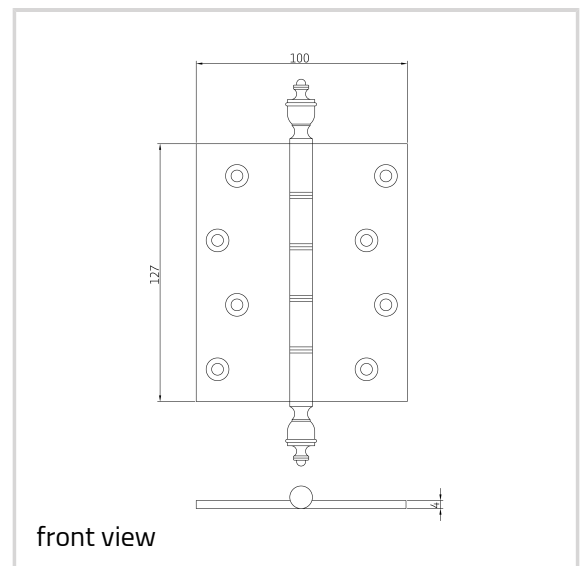

Brass Hinge - Ref. P1475 Finial

Suitable for medium to heavy weight flush doors

Product features

- double phosphor bronze tab washered brass butt hinges
- brass pin
- 10 year performance guarantee
- suitable for medium to heavy weight flush doors
- security bolt and radius corner options available

Technical details

Attributes	Value
Load capacity	40.0 kg
Knuckle diameter	11.0 mm
Overall length	127.0 mm
Overall width	100.0 mm
Material thickness	4.0 mm
Screws	12.0 x 32.0 mm
Amount of projection	50.0 mm

Note

Supplied complete with pozi/slotted head brass woodscrew if required.

Brass Hinges - Brass Hinge - Ref. P1475 Finial

Item

Finish(es)	Aged Brass (UK 501)
OF-NR.	UK 501
VPE	10 pcs
DIN	DIN right and left hand
Item No.	P1475
Finish(es)	Antique Brass (UK 502)
OF-NR.	UK 502
VPE	10 pcs
DIN	DIN right and left hand
Item No.	P1475
Finish(es)	Antique nickel (UK 503)
OF-NR.	UK 503
VPE	10 pcs
DIN	DIN right and left hand
Item No.	P1475
Finish(es)	Copper Bronze (UK 505)
OF-NR.	UK 505
VPE	10 pcs
DIN	DIN right and left hand
Item No.	P1475
Finish(es)	Copper (UK 506)
OF-NR.	UK 506
VPE	10 pcs
DIN	DIN right and left hand
Item No.	P1475
Finish(es)	Honeycombe (UK 507)
OF-NR.	UK 507
VPE	10 pcs
DIN	DIN right and left hand
Item No.	P1475
Finish(es)	Imitation Bronze (UK 508)
OF-NR.	UK 508
VPE	10 pcs
DIN	DIN right and left hand