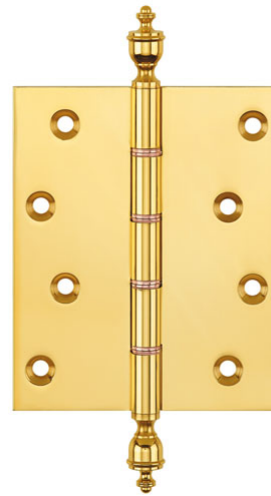

Brass Hinge - Ref. P1475 Finial

Suitable for medium to heavy weight flush doors

Product features

- double phosphor bronze tab washered brass butt hinges
- brass pin
- 10 year performance guarantee
- suitable for medium to heavy weight flush doors
- security bolt and radius corner options available

Technical details

Attributes	Value
Load capacity	40.0 kg
Knuckle diameter	11.0 mm
Overall length	127.0 mm
Overall width	100.0 mm
Material thickness	4.0 mm
Screws	12.0 x 32.0 mm
Amount of projection	50.0 mm

Note

Supplied complete with pozi/slotted head brass woodscrew if required.

Brass Hinges - Brass Hinge - Ref. P1475 Finial

Item

Finish(es)	Aged Brass (UK 501)
OF-NR.	UK 501
VPE	10 pcs
DIN	DIN right and left hand
Item No.	P1475
Finish(es)	Antique Brass (UK 502)
OF-NR.	UK 502
VPE	10 pcs
DIN	DIN right and left hand
Item No.	P1475
Finish(es)	Antique nickel (UK 503)
OF-NR.	UK 503
VPE	10 pcs
DIN	DIN right and left hand
Item No.	P1475
Finish(es)	Copper Bronze (UK 505)
OF-NR.	UK 505
VPE	10 pcs
DIN	DIN right and left hand
Item No.	P1475
Finish(es)	Copper (UK 506)
OF-NR.	UK 506
VPE	10 pcs
DIN	DIN right and left hand
Item No.	P1475
Finish(es)	Honeycombe (UK 507)
OF-NR.	UK 507
VPE	10 pcs
DIN	DIN right and left hand
Item No.	P1475
Finish(es)	Imitation Bronze (UK 508)
OF-NR.	UK 508
VPE	10 pcs
DIN	DIN right and left hand