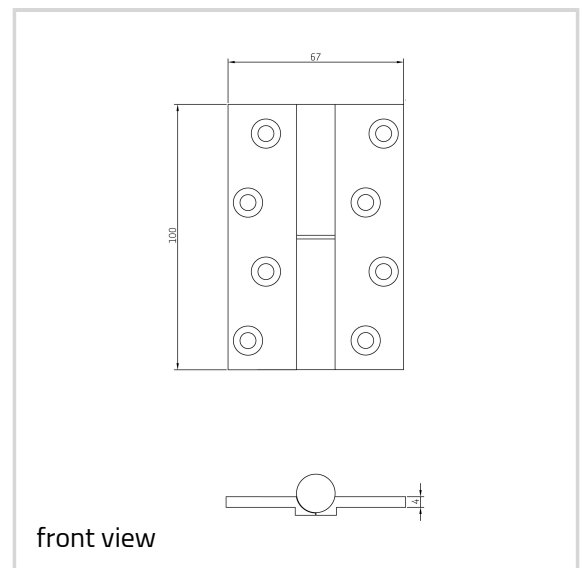

## Brass Hinge - Ref. 0100

Suitable for medium weight toilet cubicle and internal flush doors

### Product features

- fitted with one pair of normal brass rising hinges
- increases weight carrying capacity up to 65 kg
- supports the top of the door preventing any leverage problems&nbsp;
- Mild steel pin
- 10 year performance guarantee
- suitable for medium weight toilet cubicle and internal flush doors
- radius corners optional, by special request
- handed left or right

### Technical data

Property	Value
Load capacity	65.0 kg
Knuckle Diameter	14.5 mm
Overall length	100.0 mm
Overall width	67.0 mm
Material thickness	4.0 mm
Screw	10.0 x 32.0 mm