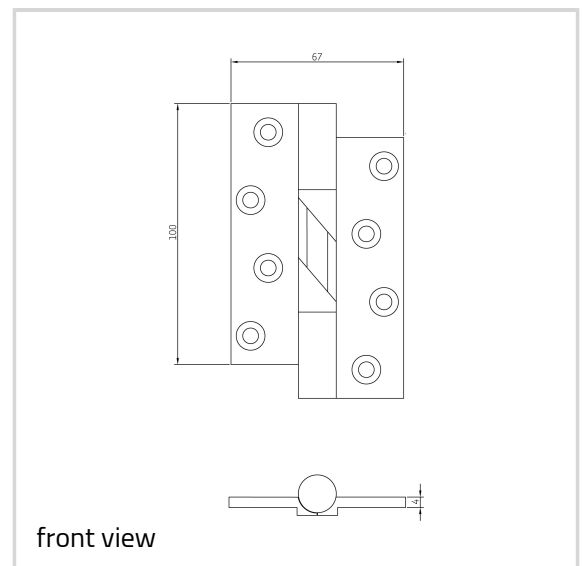

Brass Hinge - Ref. 1840

Suitable for medium weight toilet cubicle and internal flush doors

Product features

- rise or fall of 13 mm at 180°
- brass pin
- 10 year performance guarantee
- suitable for medium weight toilet cubicle and internal flush doors
- fitted with heavy-duty bronze skewers for long life and high resistance to corrosion
- radius corners optional, by special request
- handed left or right

Technical data

Property	Value
Load capacity	45.0 kg
Knuckle Diameter	14.5 mm
Overall length	100.0 mm
Overall width	67.0 mm
Material thickness	4.0 mm
Screw	10.0 x 32.0 mm

Notes