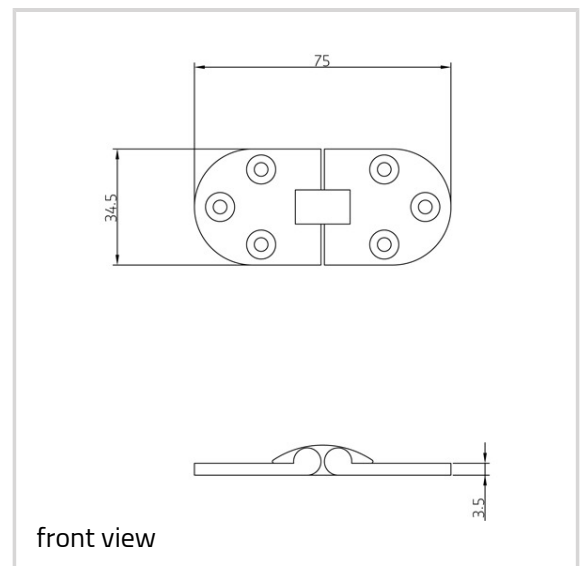

Brass Hinge - Ref. 0610

Suitable for bar and shop counters

Product features

- suitable for flush wooden counters
- radius Ends for easy mortice

Technical data

Property	Value
Overall length	34.5 mm
Overall width	75.0 mm
Material thickness	4.0 mm
Screw	10.0 x 32.0 mm

Notes

Supplied complete with pozi/slotted head brass woodscrew if required.

Item versions

Finish	
OF-No.	
VPE	10 pcs

Brass Hinges - Brass Hinge - Ref. 0610

DIN	DIN right and left hand
Article number	0610
Finish	Aged Brass (UK 501)
OF-No.	UK 501
VPE	10 pcs
DIN	DIN right and left hand
Article number	0610
Finish	Antique Brass (UK 502)
OF-No.	UK 502
VPE	10 pcs
DIN	DIN right and left hand
Article number	0610
Finish	Antique nickel (UK 503)
OF-No.	UK 503
VPE	10 pcs
DIN	DIN right and left hand
Article number	0610
Finish	Copper Bronze (UK 505)
OF-No.	UK 505
VPE	10 pcs
DIN	DIN right and left hand
Article number	0610
Finish	Copper (UK 506)
OF-No.	UK 506
VPE	10 pcs
DIN	DIN right and left hand
Article number	0610
Finish	Honeycombe (UK 507)
OF-No.	UK 507
VPE	10 pcs
DIN	DIN right and left hand
Article number	0610
Finish	Imitation Bronze (UK 508)
OF-No.	UK 508
VPE	10 pcs
DIN	DIN right and left hand
Article number	0610