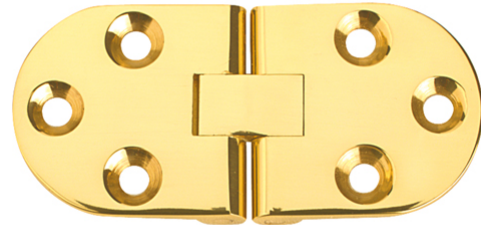

Brass Hinge - Ref. 0610

Suitable for bar and shop counters

Product features

- suitable for flush wooden counters
- radius Ends for easy mortice

Technical data

Property	Value
Overall length	34.5 mm
Overall width	75.0 mm
Material thickness	4.0 mm
Screw	10.0 x 32.0 mm

Notes

Supplied complete with pozi/slotted head brass woodscrew if required.

Item versions

Finish	
OF-No.	
VPE	10 pcs

Brass Hinges - Brass Hinge - Ref. 0610

DIN	DIN right and left hand
Article number	0610
Finish	Aged Brass (UK 501)
OF-No.	UK 501
VPE	10 pcs
DIN	DIN right and left hand
Article number	0610
Finish	Antique Brass (UK 502)
OF-No.	UK 502
VPE	10 pcs
DIN	DIN right and left hand
Article number	0610
Finish	Antique nickel (UK 503)
OF-No.	UK 503
VPE	10 pcs
DIN	DIN right and left hand
Article number	0610
Finish	Copper Bronze (UK 505)
OF-No.	UK 505
VPE	10 pcs
DIN	DIN right and left hand
Article number	0610
Finish	Copper (UK 506)
OF-No.	UK 506
VPE	10 pcs
DIN	DIN right and left hand
Article number	0610
Finish	Honeycombe (UK 507)
OF-No.	UK 507
VPE	10 pcs
DIN	DIN right and left hand
Article number	0610
Finish	Imitation Bronze (UK 508)
OF-No.	UK 508
VPE	10 pcs
DIN	DIN right and left hand
Article number	0610

Brass Hinges - Brass Hinge - Ref. 0610

Finish	Midnight (UK 509)
OF-No.	UK 509
VPE	10 pcs
DIN	DIN right and left hand
Article number	0610
Finish	Pearl Nickel (UK 510)
OF-No.	UK 510
VPE	10 pcs
DIN	DIN right and left hand
Article number	0610
Finish	Polished Chrome (UK 511)
OF-No.	UK 511
VPE	10 pcs
DIN	DIN right and left hand
Article number	0610
Finish	Polished & Lacquered (UK 512)
OF-No.	UK 512
VPE	10 pcs
DIN	DIN right and left hand
Article number	0610
Finish	Polished Nickel (UK 513)
OF-No.	UK 513
VPE	10 pcs
DIN	DIN right and left hand
Article number	0610
Finish	Satin Brass & Lacquered (UK 514)
OF-No.	UK 514
VPE	10 pcs
DIN	DIN right and left hand
Article number	0610
Finish	Satin Chrome (UK 515)
OF-No.	UK 515
VPE	10 pcs
DIN	DIN right and left hand
Article number	0610
Finish	Satin nickel (UK 516)