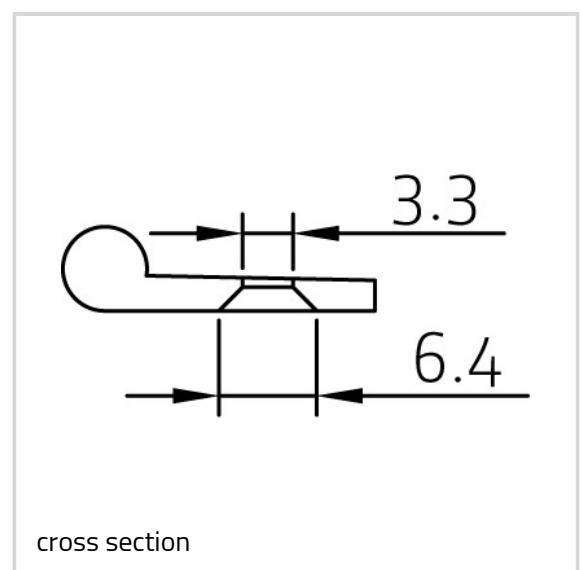

Brass Hinge - Ref. 0690

Suitable for use of cabinets and lightweight doors

Product features

- for use with ref. 0960 brass hinge
- replicates the appearance of a butt hinge
- for decorative purposes

Technical data

Property	Value
Knuckle Diameter	5.5 mm
Overall length	63.5 mm
Overall width	20.4 mm
Material thickness	2.0 mm
Screw	4.0 x 12.7 mm

Combinations

Brass Hinge - Ref. 0960

Item versions

Finish	Aged Brass (UK 501)
OF-No.	UK 501

Brass Hinges - Brass Hinge - Ref. 0690

VPE	20 pcs
DIN	DIN right and left hand
Article number	0690
Finish	Antique Brass (UK 502)
OF-No.	UK 502
VPE	20 pcs
DIN	DIN right and left hand
Article number	0690
Finish	Antique nickel (UK 503)
OF-No.	UK 503
VPE	20 pcs
DIN	DIN right and left hand
Article number	0690
Finish	Copper Bronze (UK 505)
OF-No.	UK 505
VPE	20 pcs
DIN	DIN right and left hand
Article number	0690
Finish	Copper (UK 506)
OF-No.	UK 506
VPE	20 pcs
DIN	DIN right and left hand
Article number	0690
Finish	Honeycombe (UK 507)
OF-No.	UK 507
VPE	20 pcs
DIN	DIN right and left hand
Article number	0690
Finish	Imitation Bronze (UK 508)
OF-No.	UK 508
VPE	20 pcs
DIN	DIN right and left hand
Article number	0690
Finish	Midnight (UK 509)
OF-No.	UK 509
VPE	20 pcs
DIN	DIN right and left hand
Article number	0690