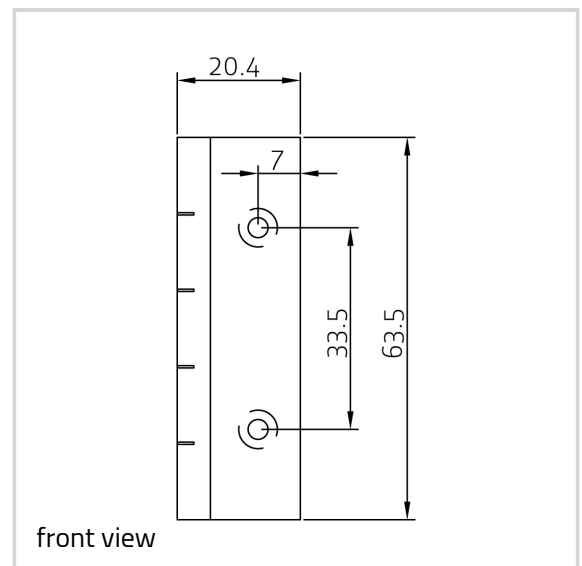

Brass Hinge - Ref. 0690

Suitable for use of cabinets and lightweight doors

Product features

- for use with ref. 0960 brass hinge
- replicates the appearance of a butt hinge
- for decorative purposes

Technical data

Property	Value
Knuckle Diameter	5.5 mm
Overall length	63.5 mm
Overall width	20.4 mm
Material thickness	2.0 mm
Screw	4.0 x 12.7 mm

Combinations

Brass Hinge - Ref. 0960

Item versions

Finish	Aged Brass (UK 501)
OF-No.	UK 501

Brass Hinges - Brass Hinge - Ref. 0690

VPE	20 pcs
DIN	DIN right and left hand
Article number	0690
Finish	Antique Brass (UK 502)
OF-No.	UK 502
VPE	20 pcs
DIN	DIN right and left hand
Article number	0690
Finish	Antique nickel (UK 503)
OF-No.	UK 503
VPE	20 pcs
DIN	DIN right and left hand
Article number	0690
Finish	Copper Bronze (UK 505)
OF-No.	UK 505
VPE	20 pcs
DIN	DIN right and left hand
Article number	0690
Finish	Copper (UK 506)
OF-No.	UK 506
VPE	20 pcs
DIN	DIN right and left hand
Article number	0690
Finish	Honeycombe (UK 507)
OF-No.	UK 507
VPE	20 pcs
DIN	DIN right and left hand
Article number	0690
Finish	Imitation Bronze (UK 508)
OF-No.	UK 508
VPE	20 pcs
DIN	DIN right and left hand
Article number	0690
Finish	Midnight (UK 509)
OF-No.	UK 509
VPE	20 pcs
DIN	DIN right and left hand
Article number	0690