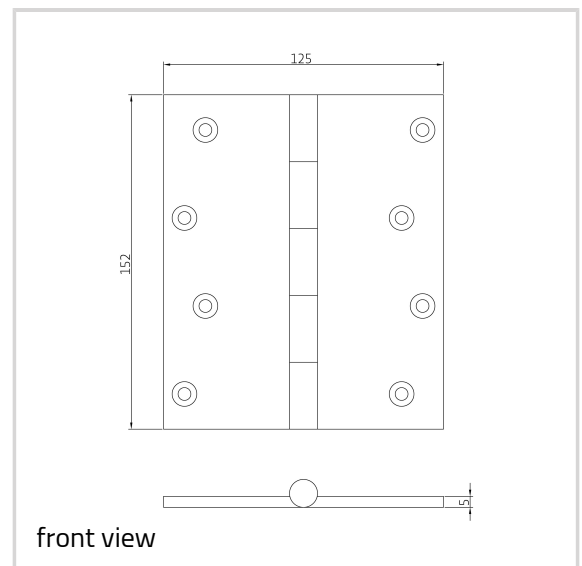

Technical data

Property	Value
Load capacity	40.0 kg
Knuckle Diameter	12.7 mm
Overall length	152.0 mm
Overall width	125.0 mm
Material thickness	5.0 mm
Screw	12.0 x 32.0 mm
Amount of projections	68.0 mm

Notes