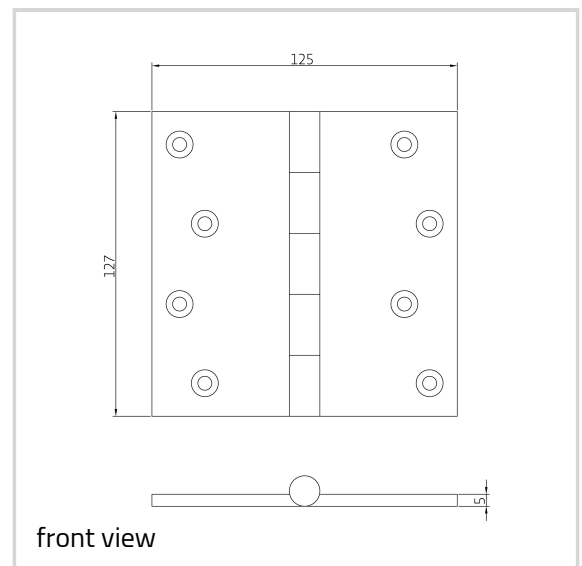

Technical data

Property	Value
Load capacity	40.0 kg
Knuckle Diameter	12.7 mm
Overall length	126.6 mm
Overall width	125.0 mm
Material thickness	5.0 mm
Screw	12.0 x 32.0 mm
Amount of projections	68.0 mm

Notes