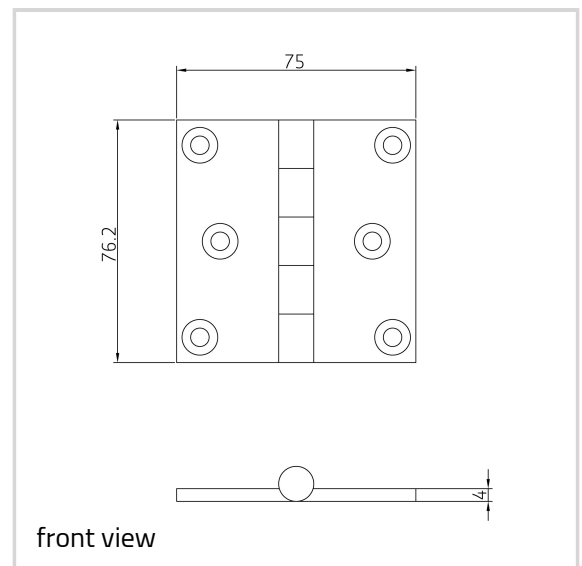

### Technical data

Property	Value
Load capacity	20.0 kg
Knuckle Diameter	11.0 mm
Overall length	76.2 mm
Overall width	75.0 mm
Material thickness	4.0 mm
Screw	10.0 x 32.0 mm
Amount of projections	32.0 mm