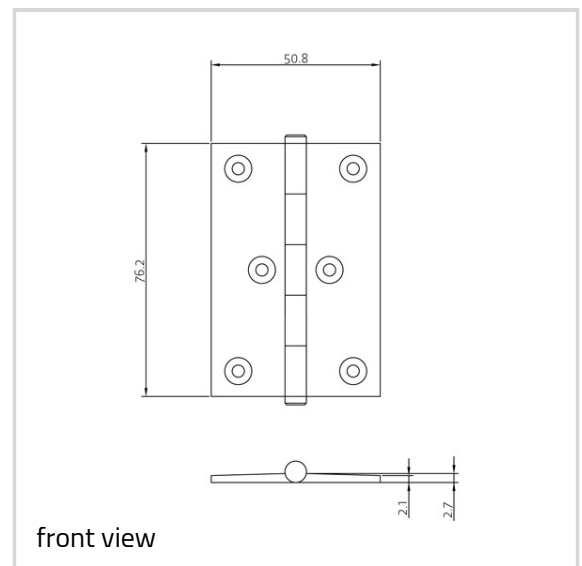

### Technical data

Property	Value
Load capacity	20.0 kg
Knuckle Diameter	6.3 mm
Overall length	76.2 mm
Overall width	50.8 mm
Material thickness	2.2 mm
Screw	6.0 x 19.05 mm