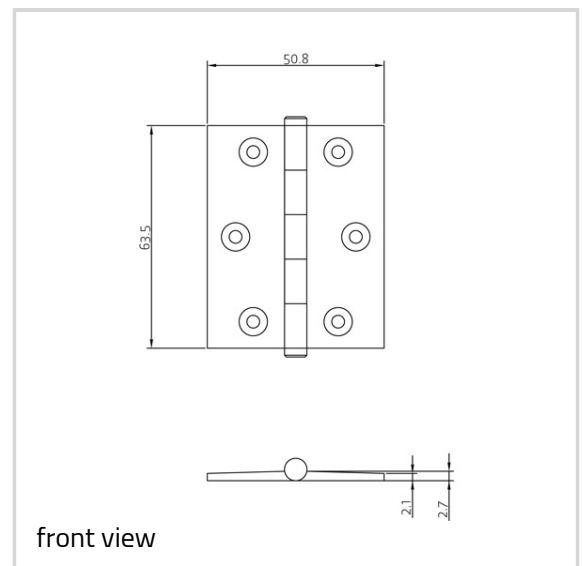

Technical data

Property	Value
Load capacity	20.0 kg
Knuckle Diameter	6.3 mm
Overall length	63.5 mm
Overall width	50.8 mm
Material thickness	2.2 mm
Screw	6.0 x 19.05 mm

Notes

Supplied complete with fixing screws if required. Special finishes available upon request.