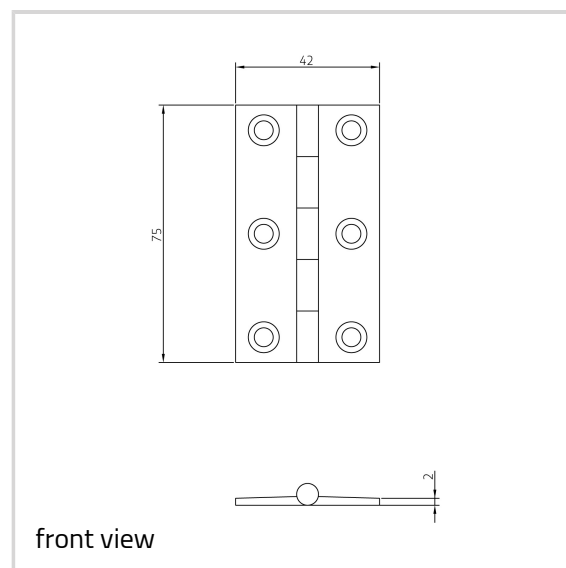

Brass Hinge - Ref. 0970

Suitable for cabinets and lightweight flush doors and windows

Product features

- brass pin
- 10 year performance guarantee
- suitable for lightweight flush doors and windows

Technical data

Property	Value
Load capacity	10.0 kg
Knuckle Diameter	6.0 mm
Overall length	75.0 mm
Overall width	42.0 mm
Material thickness	2.0 mm
Screw	8.0 x 25.4 mm

Notes

Supplied complete with pozi/slotted head brass woodscrew if required.