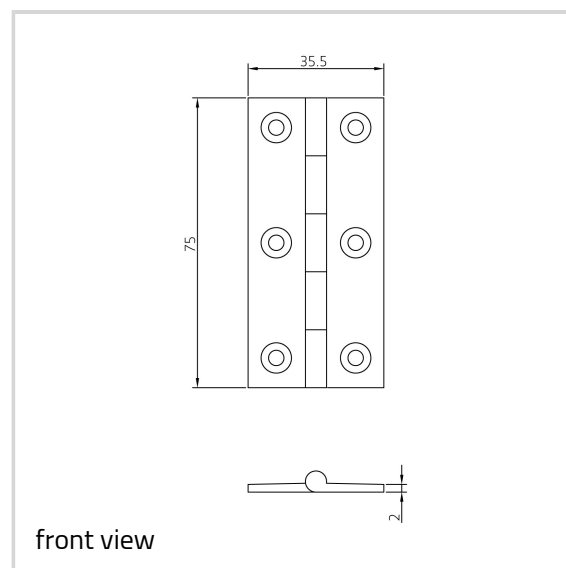

Brass Hinge - Ref. 0965

Suitable for cabinets and lightweight flush doors and windows

Product features

- brass pin
- 10 year performance guarantee
- suitable for lightweight flush doors and windows

Technical data

Property	Value
Load capacity	10.0 kg
Knuckle Diameter	5.5 mm
Overall length	75.0 mm
Overall width	35.5 mm
Material thickness	2.0 mm
Screw	6.0 x 19.05 mm

Notes

Supplied complete with pozi/slotted head brass woodscrew if required.

Item versions

Brass Hinges - Brass Hinge - Ref. 0965

Finish	Aged Brass (UK 501)
OF-No.	UK 501
VPE	20 pcs
DIN	DIN right and left hand
Article number	0965
Finish	Antique Brass (UK 502)
OF-No.	UK 502
VPE	20 pcs
DIN	DIN right and left hand
Article number	0965
Finish	Antique nickel (UK 503)
OF-No.	UK 503
VPE	20 pcs
DIN	DIN right and left hand
Article number	0965
Finish	Copper Bronze (UK 505)
OF-No.	UK 505
VPE	20 pcs
DIN	DIN right and left hand
Article number	0965
Finish	Copper (UK 506)
OF-No.	UK 506
VPE	20 pcs
DIN	DIN right and left hand
Article number	0965
Finish	Honeycombe (UK 507)
OF-No.	UK 507
VPE	20 pcs
DIN	DIN right and left hand
Article number	0965
Finish	Imitation Bronze (UK 508)
OF-No.	UK 508
VPE	20 pcs
DIN	DIN right and left hand
Article number	0965
Finish	Midnight (UK 509)
OF-No.	UK 509