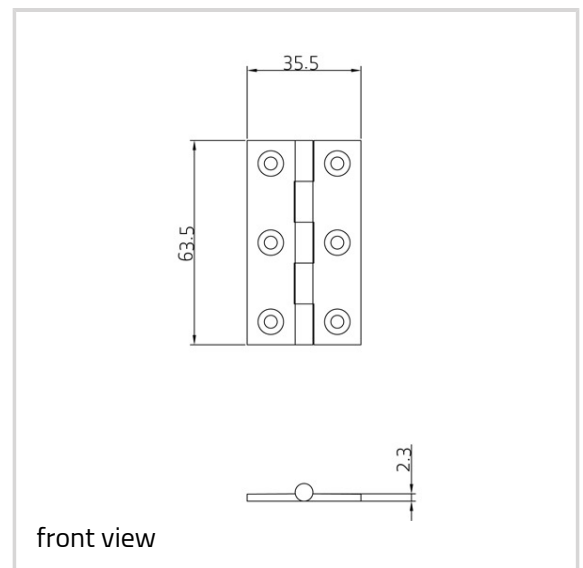

Property	Value
Knuckle Diameter	5.5 mm
Overall length	63.5 mm
Overall width	35.5 mm
Material thickness	2.0 mm
Screw	6.0 x 19.05 mm

Notes

Supplied complete with pozi/slotted head brass woodscrew if required.

Combinations

Brass Hinge - Ref. 0690

Brass Hinges - Brass Hinge - Ref. 0960

Item versions

Finish	Aged Brass (UK 501)
OF-No.	UK 501
VPE	20 pcs
DIN	DIN right and left hand
Article number	0960
Finish	Antique Brass (UK 502)
OF-No.	UK 502
VPE	20 pcs
DIN	DIN right and left hand
Article number	0960
Finish	Antique nickel (UK 503)
OF-No.	UK 503
VPE	20 pcs
DIN	DIN right and left hand
Article number	0960
Finish	Copper Bronze (UK 505)
OF-No.	UK 505
VPE	20 pcs
DIN	DIN right and left hand
Article number	0960
Finish	Copper (UK 506)
OF-No.	UK 506
VPE	20 pcs
DIN	DIN right and left hand
Article number	0960
Finish	Honeycombe (UK 507)
OF-No.	UK 507
VPE	20 pcs
DIN	DIN right and left hand
Article number	0960
Finish	Imitation Bronze (UK 508)
OF-No.	UK 508
VPE	20 pcs
DIN	DIN right and left hand