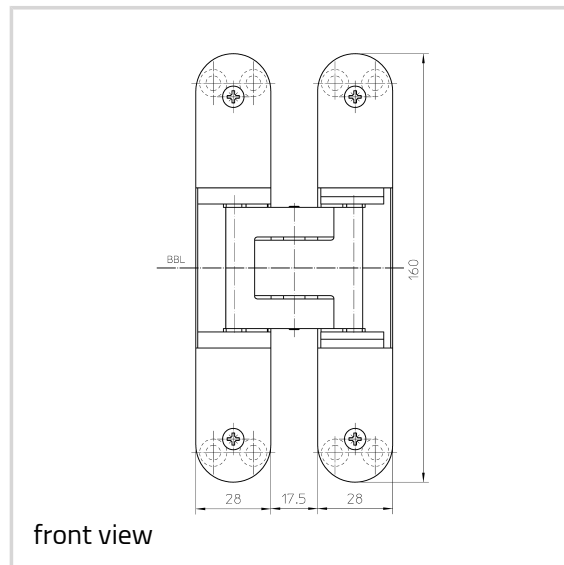

TECTUS - TE 340 3D

The load capacity mentioned above refers to the use of 2 hinges per door leaf (1 x 2 m), for detailed information please look at the chapter "technical information".

With an opening position of 180° the door may have to be fixed additionally.

Suitable for

Universal milling frame

Drilling jig TECTUS TE 340 3D

Template 5 250693 5

Template 5 250694 5

step 1

step 2

Combinations

TE 340 3D FZ

TE 340 3D SZ

TE 340 3D ST

Function range

Burglar resistance

Fire resistance

Smoke resistance

Item

Finish(es)	polished brass (030)
OF-NR.	030
VPE	Pack of 2
DIN	DIN right and left hand
Item No.	5 400605 0 03002
EAN	4015471106553

Finish(es)	polished nickelled (038)
OF-NR.	038
VPE	Pack of 2
DIN	DIN right and left hand
Item No.	5 400605 0 03802
EAN	4015471106577