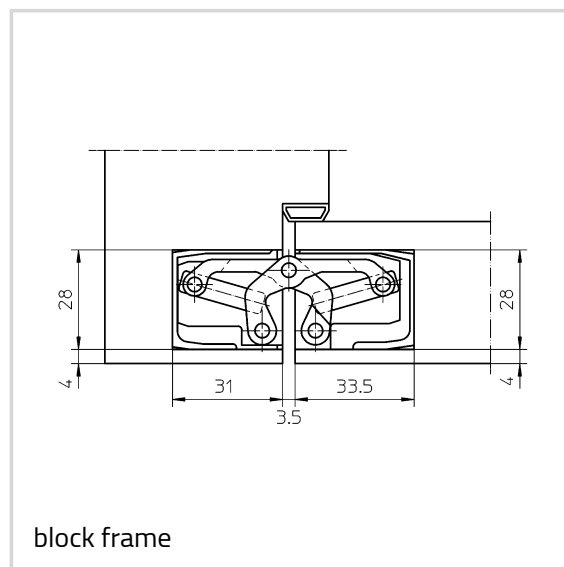

TECTUS - TE 340 3D

The load capacity mentioned above refers to the use of 2 hinges per door leaf (1 x 2 m), for detailed information please look at the chapter "technical information".

With an opening position of 180° the door may have to be fixed additionally.

Suitable for

Universal milling frame

Drilling jig TECTUS TE 340 3D

Template 5 250693 5

Template 5 250694 5

step 1

step 2

Combinations

TE 340 3D FZ

TE 340 3D SZ

TE 340 3D ST

Function range

Burglar resistance

Fire resistance

Smoke resistance

Item

Finish(es)	polished brass (030)
OF-NR.	030
VPE	Pack of 2
DIN	DIN right and left hand
Item No.	5 400605 0 03002
EAN	4015471106553

Finish(es)	polished nickelled (038)
OF-NR.	038
VPE	Pack of 2
DIN	DIN right and left hand
Item No.	5 400605 0 03802
EAN	4015471106577