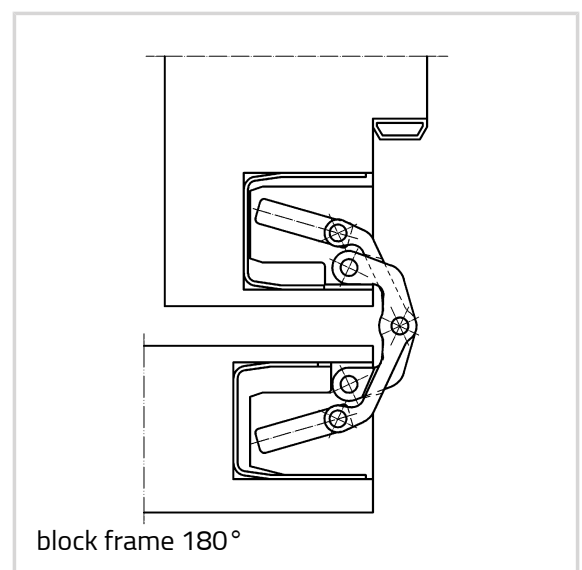

Technical details

Attributes	Value
Load capacity	80.0 kg
Overall length	160.0 mm
Width (door part)	28.0 mm
Width (frame part)	28.0 mm
Cutter diameter	24.0 mm
Collar ring diameter	30.0 mm
Opening angle	180°

steel frame

block frame 90°

block frame 180°

TECTUS - TE 340 3D

EAN	4015471106614
Finish(es)	Satin Nickel Look (F2) (125)
OF-NR.	125
VPE	Pack of 2
DIN	DIN right and left hand
Item No.	5 400605 0 12502
EAN	4015471106638
Finish(es)	Stainless Steel Look (SSL) (126)
OF-NR.	126
VPE	Pack of 2
DIN	DIN right and left hand
Item No.	5 400605 0 12602
EAN	4015471106652
Finish(es)	Satin Nickel (144)
OF-NR.	144
VPE	Pack of 2
DIN	DIN right and left hand
Item No.	5 400605 0 14402
EAN	4015471106669
Finish(es)	Satin Chrome (146)
OF-NR.	146
VPE	Pack of 2
DIN	DIN right and left hand
Item No.	5 400605 0 14602
EAN	4015471109592
Finish(es)	Rustic Umber (156)
OF-NR.	156
VPE	Pack of 2
DIN	DIN right and left hand
Item No.	5 400605 0 15602
EAN	4015471106676
Finish(es)	Bronze Metallic (168)
OF-NR.	168
VPE	Pack of 2
DIN	DIN right and left hand
Item No.	5 400605 0 16802
EAN	4015471106683