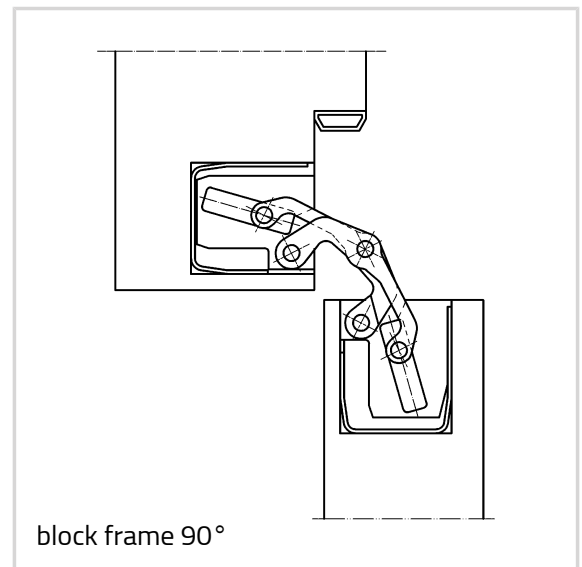

steel frame