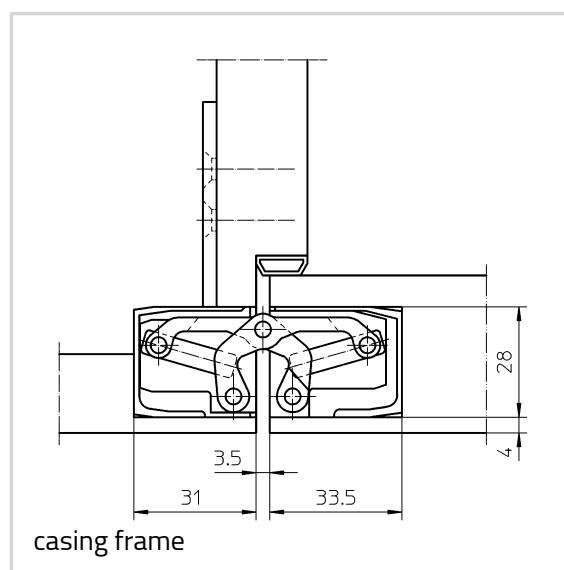

TECTUS - TE 340 3D

The load capacity mentioned above refers to the use of 2 hinges per door leaf (1 x 2 m), for detailed information please look at the chapter "technical information".

With an opening position of 180° the door may have to be fixed additionally.

Suitable for

Universal milling frame

Drilling jig TECTUS TE 340 3D

Template 5 250693 5

Template 5 250694 5

step 1

step 2

Combinations

TE 340 3D FZ

TE 340 3D SZ

TE 340 3D ST

Function range

Burglar resistance

Fire resistance

Smoke resistance

Item

Finish(es)	polished brass (030)
OF-NR.	030
VPE	Pack of 2
DIN	DIN right and left hand
Item No.	5 400605 0 03002
EAN	4015471106553

Finish(es)	polished nickelled (038)
OF-NR.	038
VPE	Pack of 2
DIN	DIN right and left hand
Item No.	5 400605 0 03802
EAN	4015471106577