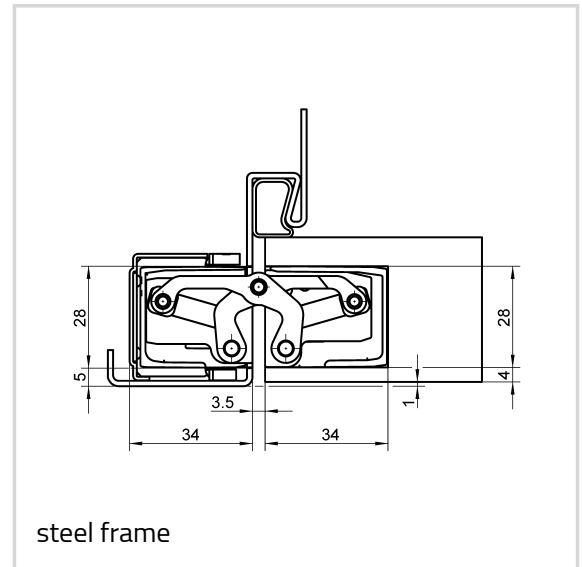

TECTUS - TE 340 3D

Finish(es)	satin brassed (047)
OF-NR.	47
VPE	Pack of 2
DIN	DIN right and left hand
Item No.	5 400605 0 04702
EAN	4015471127183
Finish(es)	RAL 9016 Traffic White (070)
OF-NR.	070
VPE	Pack of 2
DIN	DIN right and left hand
Item No.	5 400605 0 07002
EAN	4015471106584
Finish(es)	Grey Matte C37 (088)
OF-NR.	088
VPE	Pack of 2
DIN	DIN right and left hand
Item No.	5 400605 0 08802
EAN	4015471141301
Finish(es)	RAL 9005 Matte Black (107)
OF-NR.	107
VPE	Pack of 2
DIN	DIN right and left hand
Item No.	5 400605 0 10702
EAN	4015471106607
Finish(es)	Satin Chrome Look (F1) (124)
OF-NR.	124
VPE	Pack of 1
DIN	DIN right and left hand
Item No.	5 400605 0 12401
EAN	4015471142421
Finish(es)	Satin Chrome Look (F1) (124)
OF-NR.	124
VPE	Pack of 2
DIN	DIN right and left hand
Item No.	5 400605 0 12402