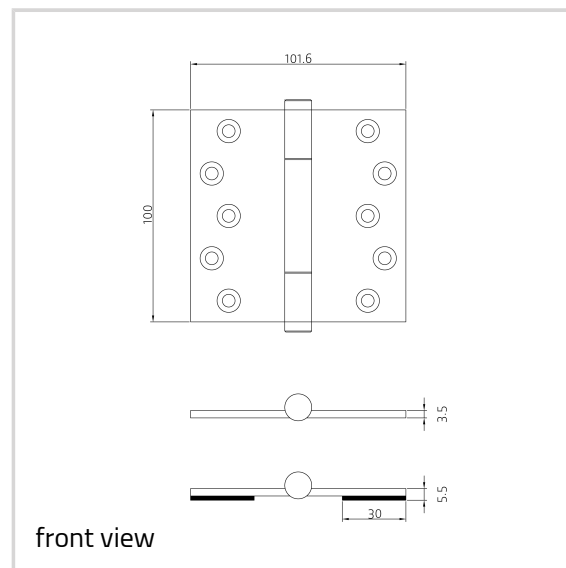

Note

Classification key

4	7	7	1^{*1}	1	4	0	14

*1 Test evidence for functional doors to be achieved with full door sets and assemblies.