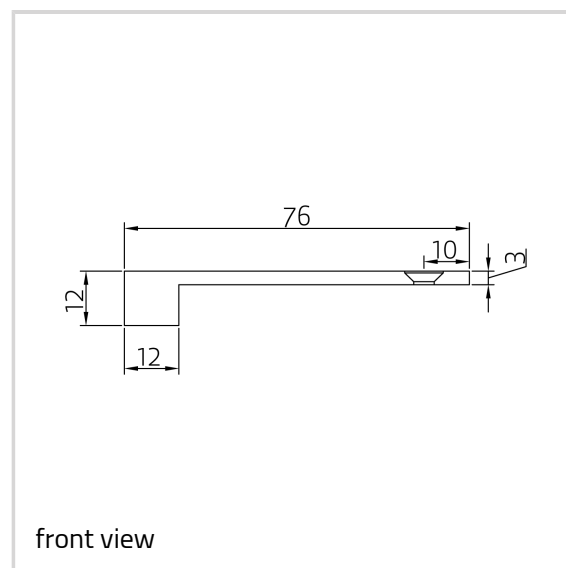

Edge Pull - Ref. 0088-75

Suitable for 44 mm thick profiles

Product features

- solid brass edge pulls for use on drawers and various door types
- simple modern design that will compliment any style of furniture
- available in standard 50 mm, 75 mm, 100 mm and 200 mm sizes
- various finishes including standard and PVD

Technical details

Attributes	Value
Knuckle diameter	12.0 mm
Overall length	75.0 mm
Screws	10.0 x 32.0 mm
Suitable profile size	44.0 mm

Note

Supplied with brass Pozi-drive head woodscrews.

Bespoke length and sizes prices on application.

Hardware - Edge Pull - Ref. 0088-75

Item No.	0088-75.0
Finish(es)	Imitation Bronze (UK 508)
OF-NR.	UK 508
VPE	Pack of 10
DIN	without
Item No.	0088-75.0
Finish(es)	Midnight (UK 509)
OF-NR.	UK 509
VPE	Pack of 10
DIN	without
Item No.	0088-75.0
Finish(es)	Pearl Nickel (UK 510)
OF-NR.	UK 510
VPE	Pack of 10
DIN	without
Item No.	0088-75.0
Finish(es)	Polished Chrome (UK 511)
OF-NR.	UK 511
VPE	Pack of 10
DIN	without
Item No.	0088-75.0
Finish(es)	Polished & Lacquered (UK 512)
OF-NR.	UK 512
VPE	Pack of 10
DIN	without
Item No.	0088-75.0
Finish(es)	Polished Nickel (UK 513)
OF-NR.	UK 513
VPE	Pack of 10
DIN	without
Item No.	0088-75.0
Finish(es)	Satin Brass & Lacquered (UK 514)
OF-NR.	UK 514
VPE	Pack of 10
DIN	without
Item No.	0088-75.0

Hardware - Edge Pull - Ref. 0088-75

Finish(es)	Satin Chrome (UK 515)
OF-NR.	UK 515
VPE	Pack of 10
DIN	without
Item No.	0088-75.0
Finish(es)	Satin nickel (UK 516)
OF-NR.	UK 516
VPE	Pack of 10
DIN	without
Item No.	0088-75.0
Finish(es)	PVD Brass (UK 517)
OF-NR.	UK 517
VPE	Pack of 10
DIN	without
Item No.	0088-75.0
Finish(es)	PVD Copper rose (UK 518)
OF-NR.	UK 518
VPE	Pack of 10
DIN	without
Item No.	0088-75.0
Finish(es)	PVD Matt black (UK 519)
OF-NR.	UK 519
VPE	Pack of 10
DIN	without
Item No.	0088-75.0
Finish(es)	PVD Rainbow (UK 520)
OF-NR.	UK 520
VPE	Pack of 10
DIN	without
Item No.	0088-75.0
Finish(es)	PVD Stainless steel effect (UK 521)
OF-NR.	UK 521
VPE	Pack of 10
DIN	without
Item No.	0088-75.0