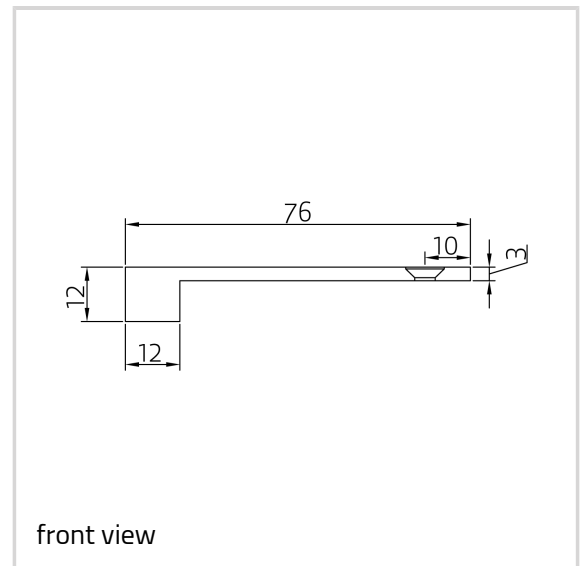

Edge Pull - Ref. 0088-50

Suitable for 44 mm thick profiles

Product features

- solid brass edge pulls for use on drawers and various door types
- simple modern design that will compliment any style of furniture
- available in standard 50 mm, 75 mm, 100 mm and 200 mm sizes
- various finishes including standard and PVD

Technical details

Attributes	Value
Knuckle diameter	12.0 mm
Overall length	50.0 mm
Screws	10.0 x 32.0 mm
Suitable profile size	44.0 mm

Note

Supplied with brass Pozi-drive head woodscrews.

Bespoke length and sizes prices on application.

Hardware - Edge Pull - Ref. 0088-50

Item No.	0088-50.0
Finish(es)	Imitation Bronze (UK 508)
OF-NR.	UK 508
VPE	Pack of 10
DIN	without
Item No.	0088-50.0
Finish(es)	Midnight (UK 509)
OF-NR.	UK 509
VPE	Pack of 10
DIN	without
Item No.	0088-50.0
Finish(es)	Pearl Nickel (UK 510)
OF-NR.	UK 510
VPE	Pack of 10
DIN	without
Item No.	0088-50.0
Finish(es)	Polished Chrome (UK 511)
OF-NR.	UK 511
VPE	Pack of 10
DIN	without
Item No.	0088-50.0
Finish(es)	Polished & Lacquered (UK 512)
OF-NR.	UK 512
VPE	Pack of 10
DIN	without
Item No.	0088-50.0
Finish(es)	Polished Nickel (UK 513)
OF-NR.	UK 513
VPE	Pack of 10
DIN	without
Item No.	0088-50.0
Finish(es)	Satin Brass & Lacquered (UK 514)
OF-NR.	UK 514
VPE	Pack of 10
DIN	without
Item No.	0088-50.0

Hardware - Edge Pull - Ref. 0088-50

Finish(es)	Satin Chrome (UK 515)
OF-NR.	UK 515
VPE	Pack of 10
DIN	without
Item No.	0088-50.0
Finish(es)	Satin nickel (UK 516)
OF-NR.	UK 516
VPE	Pack of 10
DIN	without
Item No.	0088-50.0
Finish(es)	PVD Brass (UK 517)
OF-NR.	UK 517
VPE	Pack of 10
DIN	without
Item No.	0088-50.0
Finish(es)	PVD Copper rose (UK 518)
OF-NR.	UK 518
VPE	Pack of 10
DIN	without
Item No.	0088-50.0
Finish(es)	PVD Matt black (UK 519)
OF-NR.	UK 519
VPE	Pack of 10
DIN	without
Item No.	0088-50.0
Finish(es)	PVD Rainbow (UK 520)
OF-NR.	UK 520
VPE	Pack of 10
DIN	without
Item No.	0088-50.0
Finish(es)	PVD Stainless steel effect (UK 521)
OF-NR.	UK 521
VPE	Pack of 10
DIN	without
Item No.	0088-50.0