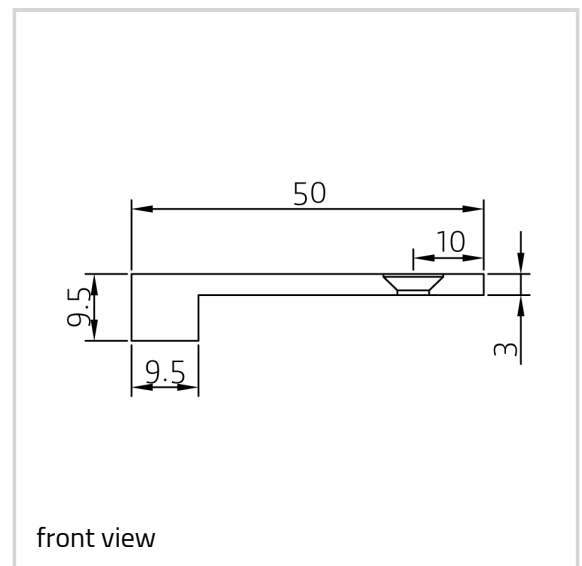

## Edge Pull - Ref. 0079-200

Suitable for 18 mm thick profiles

### Product features

- solid brass edge pulls for use on drawers and various door types
- simple modern design that will compliment any style of furniture
- available in standard 50 mm, 75 mm, 100 mm and 200 mm sizes
- various finishes including standard and PVD

### Technical details

Attributes	Value
Knuckle diameter	9.5 mm
Overall length	200.0 mm
Screws	8.0 x 25.4 mm
Suitable profile size	18.0 mm

### Note

Supplied with brass Pozi-drive head woodscrews.

Bespoke length and sizes prices on application.

Salt spray tested to over 1,000 hours.

**Item**

Finish(es)	Aged Brass (UK 501)
OF-NR.	UK 501
VPE	Pack of 10
DIN	without
Item No.	0079-200.0
Finish(es)	Antique Brass (UK 502)
OF-NR.	UK 502
VPE	Pack of 10
DIN	without
Item No.	0079-200.0
Finish(es)	Antique nickel (UK 503)
OF-NR.	UK 503
VPE	Pack of 10
DIN	without
Item No.	0079-200.0
Finish(es)	Black nickel (UK 504)
OF-NR.	UK 504
VPE	Pack of 10
DIN	without
Item No.	0079-200.0
Finish(es)	Copper Bronze (UK 505)
OF-NR.	UK 505
VPE	Pack of 10
DIN	without
Item No.	0079-200.0
Finish(es)	Copper (UK 506)
OF-NR.	UK 506
VPE	Pack of 10
DIN	without
Item No.	0079-200.0
Finish(es)	Honeycombe (UK 507)
OF-NR.	UK 507
VPE	Pack of 10
DIN	without